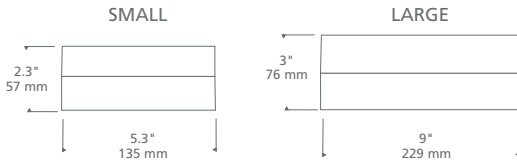

90

Flush Mount

tiella_90_spec.pdf

Large

Shown approximately 60% actual size.

DESCRIPTION

Square shaped glass shade mounts flush to plated formed base. Provides general light. Available in two lamp configurations; incandescent and fluorescent. Fluorescent version may be mounted to wall or ceiling. Incandescent versions may be mounted to ceiling only. ADA compliant.

INSTALLATION

Mounts to standard 4" square junction box with round plaster ring (provided by electrician).

COLOR

White.

FINISH

Bronze, Satin Nickel.

DIMMING

Incandescent version dimmable with a standard incandescent dimmer.