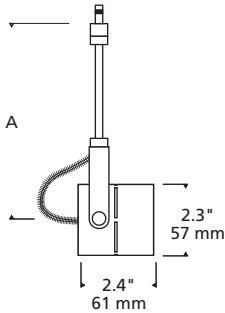

## Architectural Head

Shown approximately 30% actual size.

tiella\_focus\_spec.pdf

### DESCRIPTION

Classic head rotates 360° around stem, pivots 270°.

### WEIGHT

0.15 lb./0.07 kg. ±