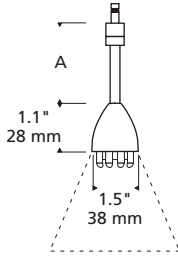

DESCRIPTION

Sleek head to customize with Metal, Glass, Fresco Glass or Mesh Shade accessory. Rotates 360° around stem, pivots 90°. Accessory required sold separately (see below).

SYSTEM

Available for MonoPoint and Rail.

COLOR

None.

FINISH

Bronze, Satin Nickel.

LAMP

Low-voltage 12 Volt MR16 lamp of up to 50 Watts (not included).

ACCESSORIES

Use with Metal, Glass, Fresco or Mesh shade accessory (sold separately).

WEIGHT

0.07 lb./0.03 kg. ±

ORDERING INFORMATION

800	SYSTEM	ARI	LENGTH (A)	FINISH
	MP MonoPoint		03 3"	Z Bronze
	RL Rail		06 6"	S Satin Nickel
			12 12"	
			18 18"	

tiella
real light, real simple

7400 Linder Avenue T 847.410.4400
Skokie, Illinois 60077 F 847.410.4500
www.tiella.com

800 _____ ARI _____

FIXTURE TYPE: _____

JOB NAME: _____