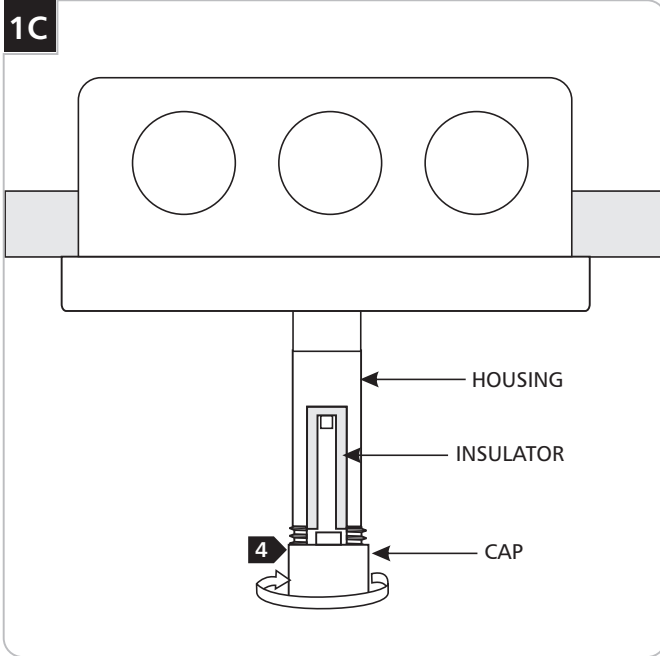

Install the Power Feed Canopy

NOTE: Use the provided universal round crossbar when the canopy holes do not line up with the electrical box holes.

NOTE: The low voltage wires from the remote transformer must be present in electrical box. Follow the instruction provided with the remote transformer prior to these steps.

1 Connect the low voltage wires to the power feed canopy wires with the wire nuts.

- 2** Place all wire nut connections properly into the electrical box.
- 3** Mount the power feed canopy to the electrical box with two #8-32 flat head Phillips screws.

- 1 Push the rail into the housing so that the rail fits in the middle of insulator.

- 2 Replace and tighten the cap to the housing.

NOTE: In case of cross threading, unscrew the cap from the housing and repeat step 2.