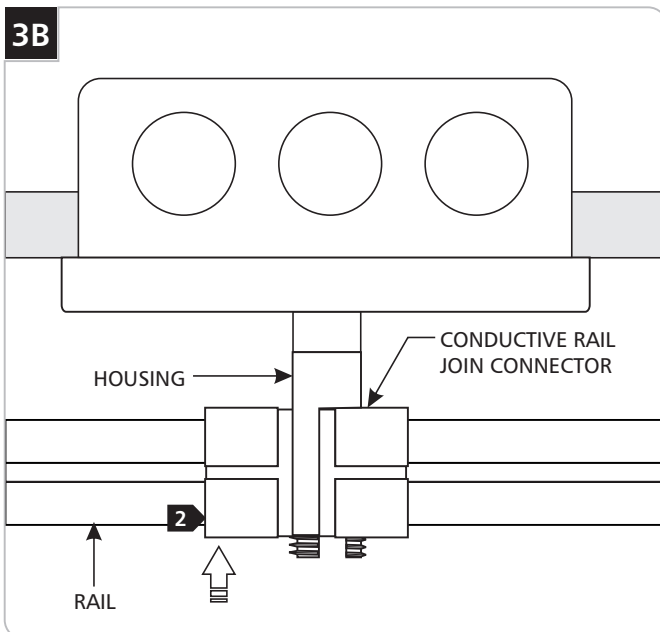

Install the Power Feed Canopy

NOTE: Use the provided universal round crossbar when the canopy holes do not line up with the electrical box holes.

NOTE: The low voltage wires from the remote transformer must be present in electrical box. Follow the instruction provided with the remote transformer prior to these steps.

- 4 Remove the cap from the housing.
- 5 **DO NOT REMOVE** the insulator unless the power feed connector is going to be mounted onto the conductive rail join connector.

Mount the Rail Directly to the Power Feed Canopy

- 1 Push the rail into the housing so that the rail fits in the middle of insulator.

- 2 Replace and tighten the cap to the housing.

NOTE: In case of cross threading, unscrew the cap from the housing and repeat step 2.

- 3 Tighten the screw on bottom of the cap with the 3/16 Allen wrench.

SPECIAL INSTALLATION: Mount the Conductive Rail Join Connector to the Power Feed Canopy

1 Remove the insulator.

2 Push the conductive rail join connector into the housing.