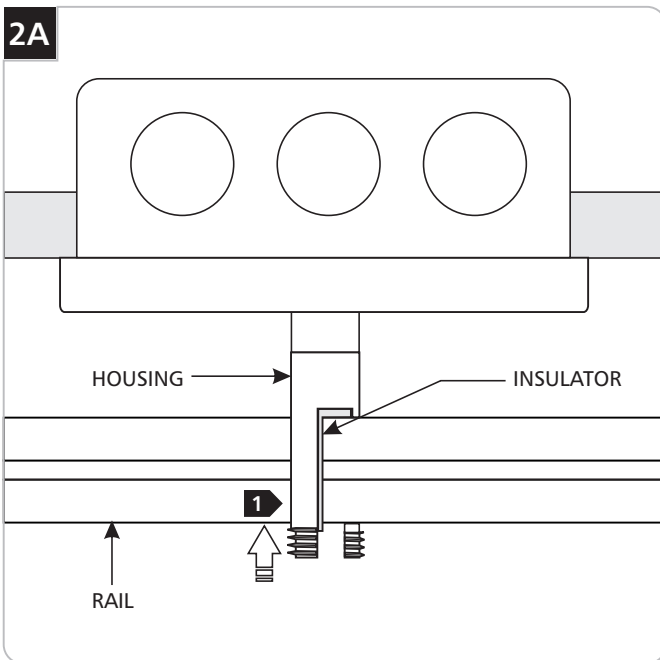

Install the Power Feed Canopy

NOTE: Use the provided universal round crossbar when the canopy holes do not line up with the electrical box holes.

NOTE: The low voltage wires from the remote transformer must be present in electrical box. Follow the instruction provided with the remote transformer prior to these steps.

1 Connect the low voltage wires to the power feed canopy wires with the wire nuts.

- 2** Place all wire nut connections properly into the electrical box.
- 3** Mount the power feed canopy to the electrical box with two #8-32 flat head Phillips screws.

- 4 Remove the cap from the housing.
- 5 **DO NOT REMOVE** the insulator unless the power feed connector is going to be mounted onto the conductive rail join connector.

Mount the Rail Directly to the Power Feed Canopy

- 1 Push the rail into the housing so that the rail fits in the middle of insulator.

- 2 Replace and tighten the cap to the housing.

NOTE: In case of cross threading, unscrew the cap from the housing and repeat step 2.