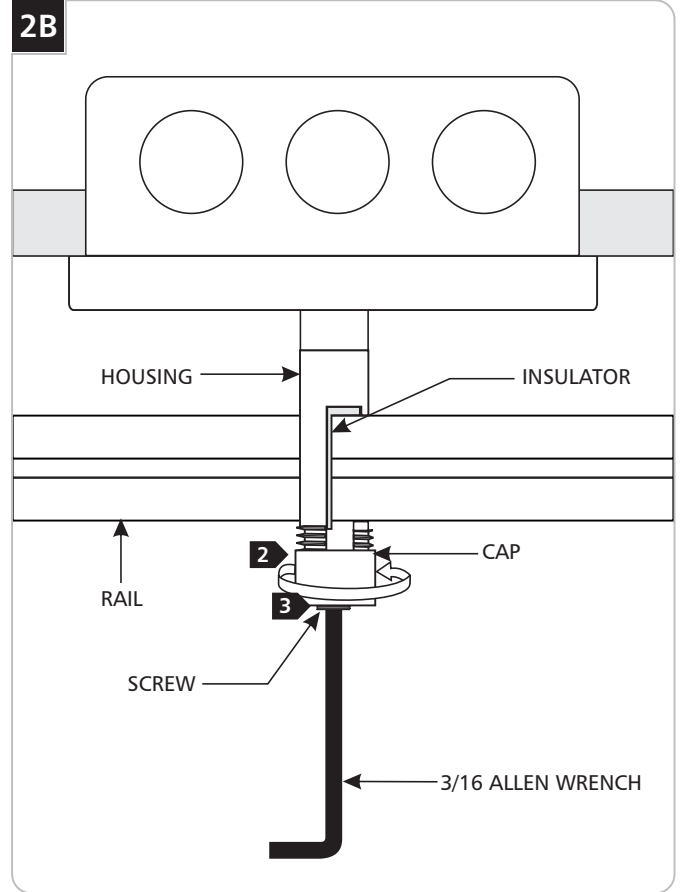

Install the Power Feed Canopy

NOTE: Use the provided universal round crossbar when the canopy holes do not line up with the electrical box holes.

NOTE: The low voltage wires from the remote transformer must be present in electrical box. Follow the instruction provided with the remote transformer prior to these steps.

1 Connect the low voltage wires to the power feed canopy wires with the wire nuts.

- 2** Place all wire nut connections properly into the electrical box.
- 3** Mount the power feed canopy to the electrical box with two #8-32 flat head Phillips screws.

- 4 Remove the cap from the housing.
- 5 **DO NOT REMOVE** the insulator unless the power feed connector is going to be mounted onto the conductive rail join connector.

Mount the Rail Directly to the Power Feed Canopy

- 1 Push the rail into the housing so that the rail fits in the middle of insulator.

- 2 Replace and tighten the cap to the housing.

NOTE: In case of cross threading, unscrew the cap from the housing and repeat step 2.