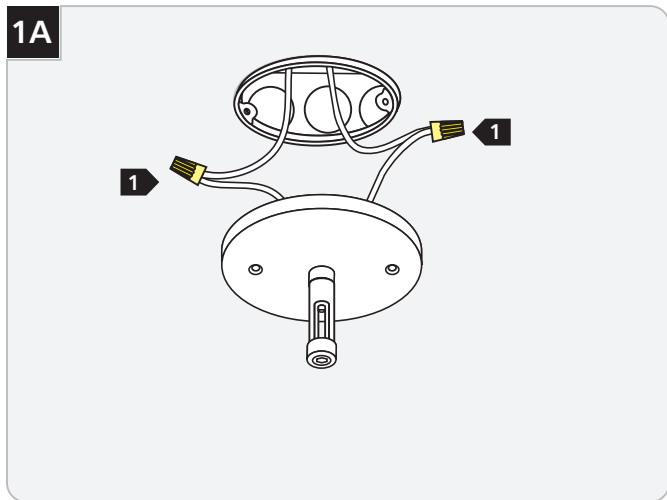

Single Feed

800RLP4C02S

1.9

GENERAL PRODUCT INFORMATION:

This product is suitable for indoor dry locations only.

This product must be used with Tiella lighting system only.

CAUTION — RISK OF FIRE
 This product requires installation by a qualified electrician. Before installing be sure to read all instructions and **TURN THE POWER TO THE ELECTRICAL BOX OFF.**

Install the Power Feed Canopy

NOTE: Use the provided universal round crossbar when the canopy holes do not line up with the electrical box holes.

NOTE: The low voltage wires from the remote transformer must be present in electrical box. Follow the instruction provided with the remote transformer prior to these steps.

1 Connect the low voltage wires to the power feed canopy wires with the wire nuts.

- 2** Place all wire nut connections properly into the electrical box.
- 3** Mount the power feed canopy to the electrical box with two #8-32 flat head Phillips screws.

- 4 Remove the cap from the housing.
- 5 **DO NOT REMOVE** the insulator unless the power feed connector is going to be mounted onto the conductive rail join connector.

Mount the Rail Directly to the Power Feed Canopy