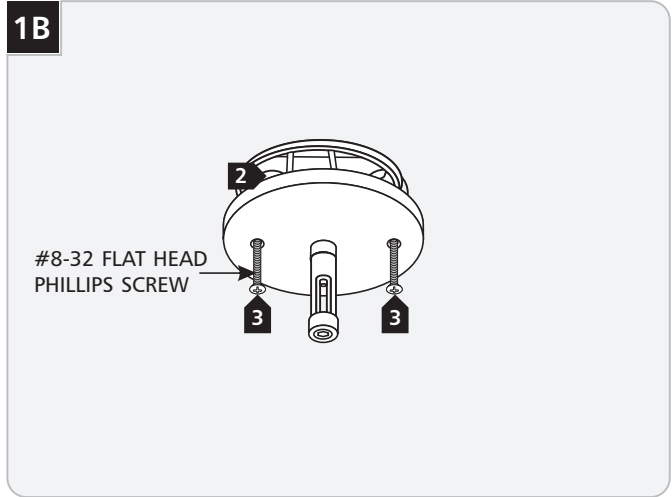

Install the Power Feed Canopy

NOTE: Use the provided universal round crossbar when the canopy holes do not line up with the electrical box holes.

NOTE: The low voltage wires from the remote transformer must be present in electrical box. Follow the instruction provided with the remote transformer prior to these steps.

1 Connect the low voltage wires to the power feed canopy wires with the wire nuts.

- 2** Place all wire nut connections properly into the electrical box.
- 3** Mount the power feed canopy to the electrical box with two #8-32 flat head Phillips screws.

- 4 Remove the cap from the housing.
- 5 **DO NOT REMOVE** the insulator unless the power feed connector is going to be mounted onto the conductive rail join connector.

Mount the Rail Directly to the Power Feed Canopy