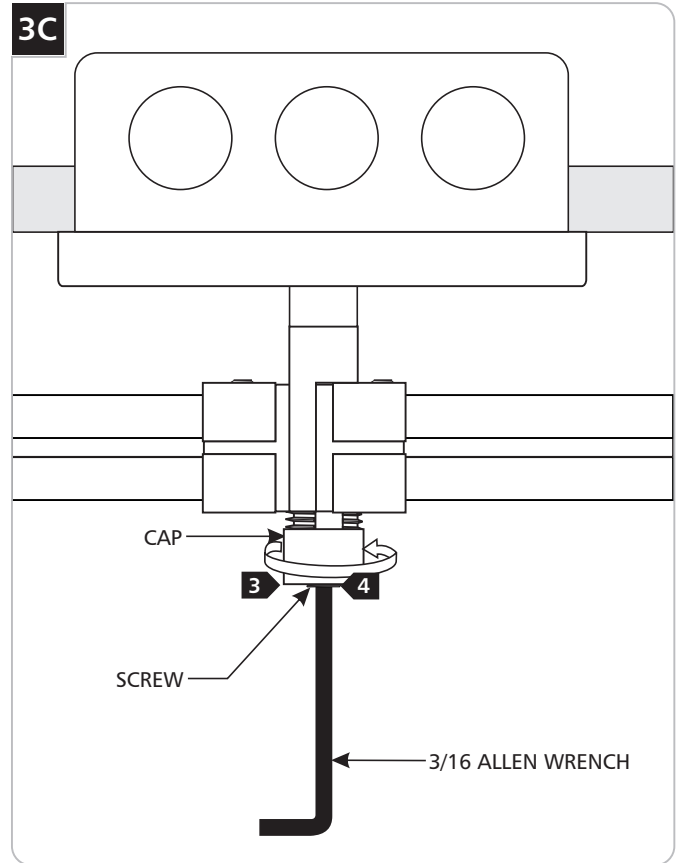

Install the Power Feed Canopy

NOTE: Use the provided universal round crossbar when the canopy holes do not line up with the electrical box holes.

NOTE: The low voltage wires from the remote transformer must be present in electrical box. Follow the instruction provided with the remote transformer prior to these steps.

- 1 Push the rail into the housing so that the rail fits in the middle of insulator.

- 2 Replace and tighten the cap to the housing.

NOTE: In case of cross threading, unscrew the cap from the housing and repeat step 2.

- 3 Tighten the screw on bottom of the cap with the 3/16 Allen wrench.

SPECIAL INSTALLATION: Mount the Conductive Rail Join Connector to the Power Feed Canopy

1 Remove the insulator.

2 Push the conductive rail join connector into the housing.

3 Replace and tighten the cap to the housing.

NOTE: In case of cross threading, unscrew the cap from the housing and repeat step 3.

4 Tighten the screw on bottom of the cap with the 3/16 Allen wrench.

SAVE THESE INSTRUCTIONS!