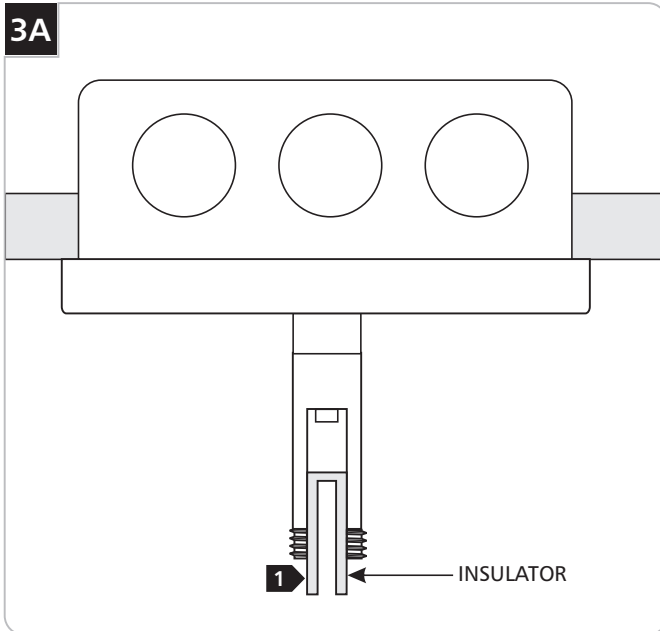

Install the Power Feed Canopy

NOTE: Use the provided universal round crossbar when the canopy holes do not line up with the electrical box holes.

NOTE: The low voltage wires from the remote transformer must be present in electrical box. Follow the instruction provided with the remote transformer prior to these steps.

- 4 Remove the cap from the housing.
- 5 **DO NOT REMOVE** the insulator unless the power feed connector is going to be mounted onto the conductive rail join connector.

Mount the Rail Directly to the Power Feed Canopy

- 1 Push the rail into the housing so that the rail fits in the middle of insulator.

- 2 Replace and tighten the cap to the housing.

NOTE: In case of cross threading, unscrew the cap from the housing and repeat step 2.

- 3 Tighten the screw on bottom of the cap with the 3/16 Allen wrench.

SPECIAL INSTALLATION: Mount the Conductive Rail Join Connector to the Power Feed Canopy

1 Remove the insulator.

2 Push the conductive rail join connector into the housing.