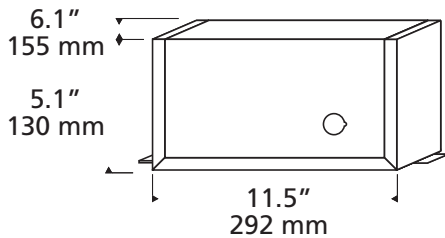

Remote Transformer

DUAL-FEED, 12 VOLTS 600 WATTS

Shown approximately 15% actual size.

tiella_at600t_spec.pdf

DESCRIPTION

This remote magnetic transformer converts standard 120 volt line voltage to 12 volts, providing the necessary voltage for powering a low-voltage lighting system. This remote magnetic transformer can be used to power lamps totaling up to 600 watts. This transformer is equipped with fast-acting secondary circuit breaker that will safely turn off the system should a short occur. Once the short has been removed the breaker can be reset.

WEIGHT

17.42 lb./7.90 kg. ±

VOLTAGE DROP CHART

Use to determine the correct THHN wire size for a recommended 3 percent drop in voltage at the specified wattage. The length shown is the length of wire from the transformer to the power feed.

12 VOLT	5 ft.	6-15 ft.	16-20 ft.	21-40 ft.	41-60 ft.	61-90 ft.
300 Watt	#10 GA	#6 GA	#4 GA	#1 GA	1/0	3/0

ORDERING INFORMATION

800AT600T

800AT600T

FIXTURE TYPE: _____

JOB NAME: _____

tiella
real light, real simple