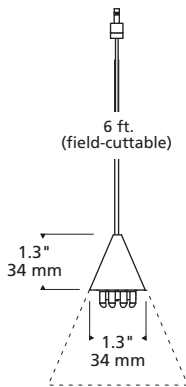

## PENDANT

tiella\_sola\_pendant\_spec.pdf

Sola Pendant with Glass Shade Accessory  
*Shown approximately 30% actual size.*

Sola Pendant with Mesh Shade Accessory

Sola Pendant with Metal Shade Accessory

Sola Pendant with Fresco Shade Accessory

### DESCRIPTION

Minimal pendant to customize with Metal, Glass, Fresco Glass or Mesh shade accessory. Includes six feet of field-cutttable suspension cable. Accessory required sold separately.