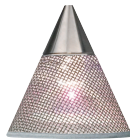

## PENDANT

tiella\_sola\_pendant\_spec.pdf

Sola Pendant with Glass Shade Accessory  
*Shown approximately 30% actual size.*

Sola Pendant with Mesh Shade Accessory

Sola Pendant with Metal Shade Accessory

Sola Pendant with Fresco Shade Accessory

### DESCRIPTION

Minimal pendant to customize with Metal, Glass, Fresco Glass or Mesh shade accessory. Includes six feet of field-cutttable suspension cable. Accessory required sold separately.