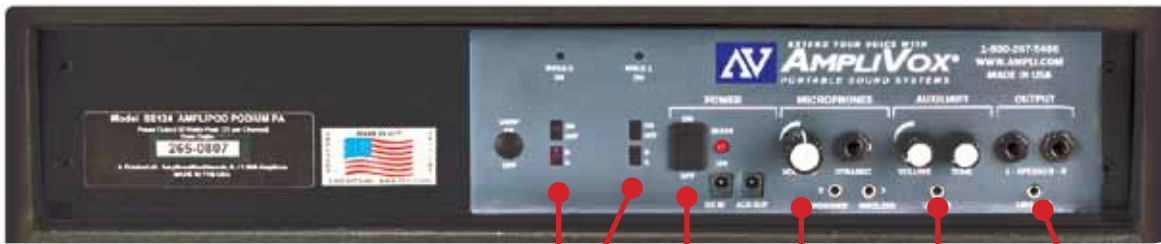

**Built-in  
 Handles**

**VHF WIRELESS 1 & 2    POWER    VOLUME    LINE IN    SPEAKERS**

	Model #	Shpg. Weight	MSRP
SS124 ROVING ROSTRUM PODIUM PA - Includes 50 watt amp, 2 built-in speakers, cardioid flexible dynamic hot gooseneck mic, audio cables, Nylon reinforced dust cover, S1460 Int'l AC adapter/recharger, dimensions: 21 in. L x 23 in. W x 15 in. H	SS124	35 lbs.	921.00
SW124 WIRELESS ROVING ROSTRUM PODIUM PA - As above, with 50 watt amp, VHF wireless receiver and wireless lapel and headset mic with transmitter, dimensions: 21 in. L x 23 in. W x 15 in. H	SW124	35 lbs.	1,279.00
SW124-2 WIRELESS ROVING ROSTRUM PODIUM PA - As above, with 50 watt amp, <b>2 VHF wireless receivers</b> and wireless lapel and headset mic with transmitter, dimensions: 21 in. L x 23 in. W x 15 in. H	SW124-2	35 lbs.	1,593.00
S1600 WIRELESS MIC KIT - Optional External Wireless Mic Kit Plugs into WIRELESS INPUT JACK	S1600	5 lbs.	362.00