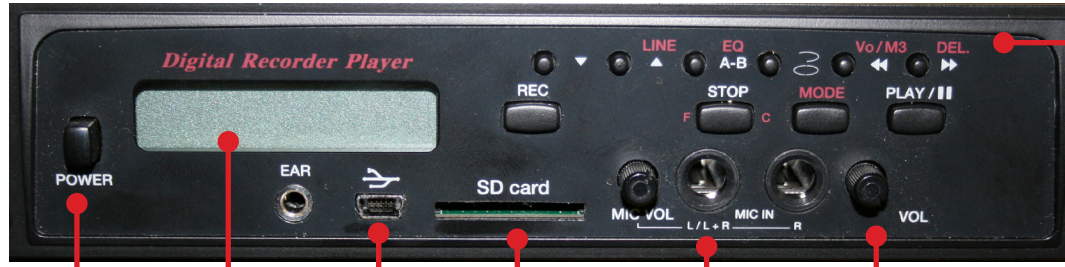

SW915 Digital Audio Travel Partner

Standard Unit Includes: • 1 UHF 8-channel internal wireless receiver with choice of wireless mic & transmitter • CD/CDRW/MP3 disc player with pitch control • Wired XLR Mic **\$2,503**

DIGITAL MP3 RECORDER / PLAYER

POWER LCD SCREEN USB SD CARD SLOT MIC CONTROLS MASTER VOLUME

RECORDING CONTROLS

- Built-in 128MB NAND flash memory equipped for 120 min. recording time.
- SD card slot- supports industry standard SD cards up to 2GB, providing up to 32 hours record time per card.
- USB port connects to PC, which sees it as an external storage device (no special driver required); or other USB - capable device for easy download or duplication.
- Up to 99 recording tracks.