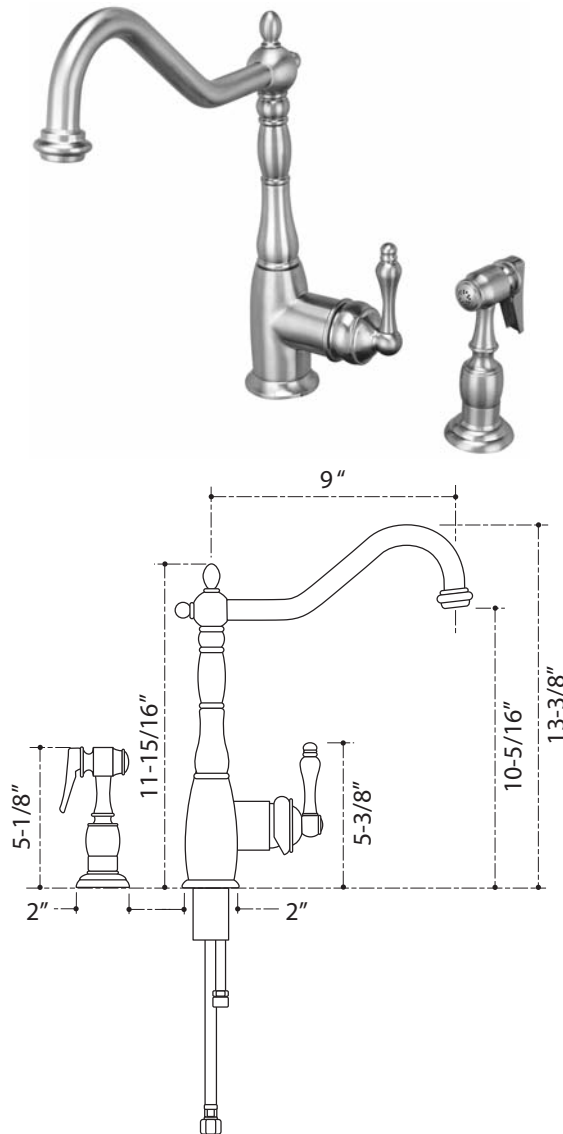

AF430

Premium Pull-Out Kitchen Sink Faucet

Models: AF430-AB AF430-SN

Dimensions

- Height: 11-5/16"
- Spout Reach: 9" center to center

Color/Finishes

- Antique Bronze: AF430-AB
- Satin Nickel: AF430-SN

Features

- High quality solid brass construction
- Durable ceramic disc cartridge
- Two finishes:
 - Triple satin nickel plating
 - Antique Bronze rich old world finish
- One-handle lever design for ease of use
- Engineered for long service
- Double opening (faucet & sprayer)
- Pull-out sprayer
- Limited lifetime warranty
- 2.2 gallons per minute maximum flow rate

Codes/Standards Applicable

-  ASME A112.18.1-2005/CSA B125.1-05
- Meets requirements for AB1953 - January 1, 2010
- NSF/ANSI 61

Product Specification

The contemporary pull-out kitchen sink faucet shall be of metal construction. This product shall have a maximum flow rate of 2.2 gallons per minute. This product shall have a one-piece, self-contained ceramic disc valve allowing volume and temperature control. This product has temperature memory, allowing the faucet to be turned on and off at any temperature setting. Product shall feature a sprayhead with spray, laminar flow, and pause settings. Product features a nylon hose and ball joint for easy operation and ADA compliant lever handle.

Kitchen faucet shall be Artisan Model AF _____ Finish _____