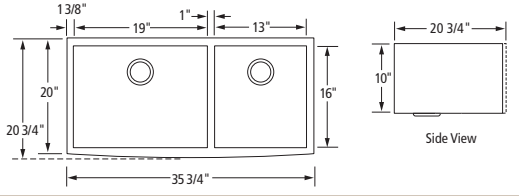

CPUZ2319-D10*
Undermount
Single Bowl
Optional
BG-2015S Grid

CPAZ3621-D10/10*
Apron
Undermount
Double Bowl
Grid not available

CPUZ3219-D10*
Undermount
Single Bowl
Optional
BG-2916S Grid

CPUZ1919-D10*
Undermount
Single Bowl
Optional
BG-1515S Grid