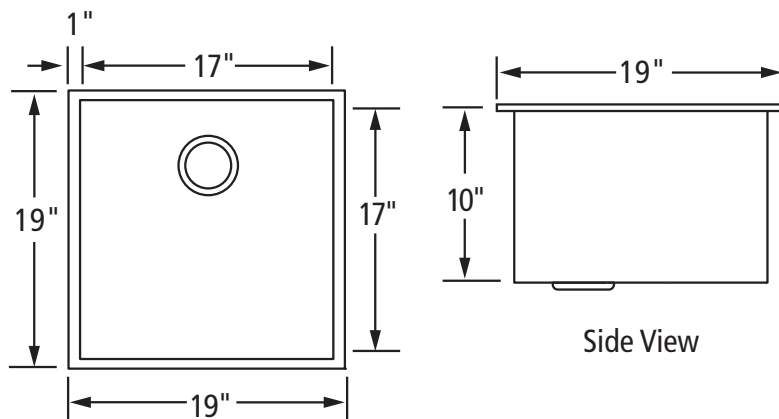

Optional Accessories

- Sink Strainer
- Grid

Chef Pro Sink Product Specifications:

Apron sink shall include all features noted on this sheet. Sink shall be single bowl in 16 gauge 304 commercial grade stainless steel.

Sink Strainer: _____

Grid: _____