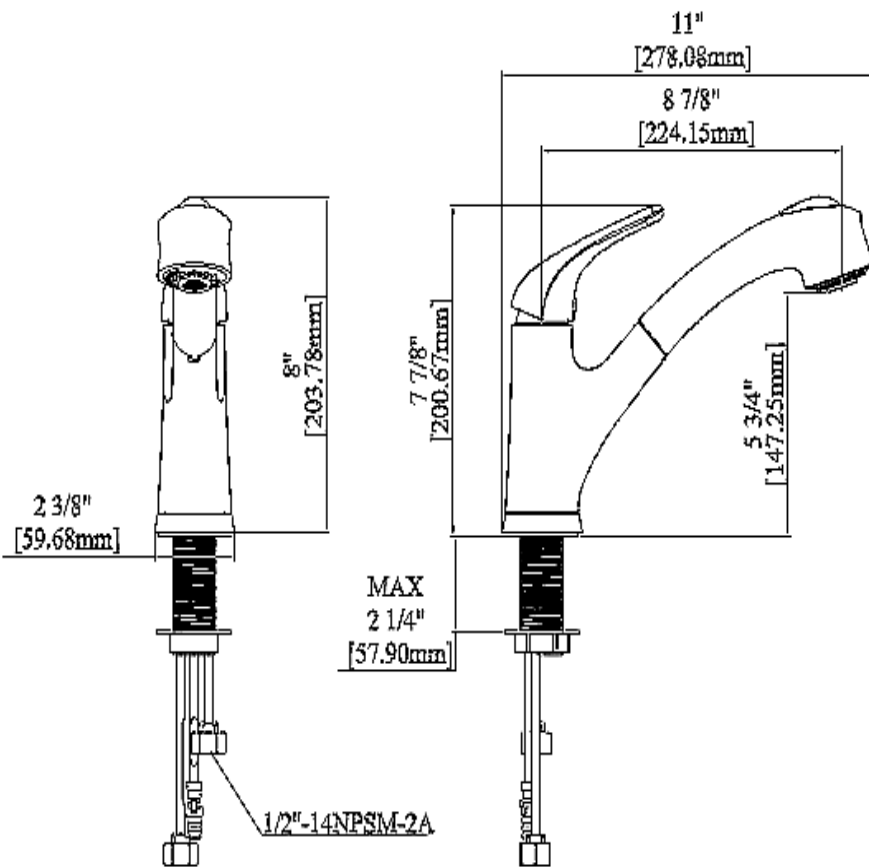

#### Dimensions

- Height: 8"
- Spout Reach 8-7/8" center to center

#### Features

- High quality solid brass construction
- Durable ceramic disc cartridge
- Finish:
  - Triple Satin Nickel plating
- One-handle lever design for ease of use
- Engineered for long service
- Single opening
- Pull-down spout sprayer
- Limited lifetime warranty
- 2.2 gallons per minute maximum flow rate

#### Product Specification

The contemporary pull-out kitchen sink faucet shall be of metal construction. This product shall have a maximum flow rate of 2.2 gallons per minute. This product shall have a one-piece, self-contained ceramic disc valve allowing volume and temperature control. This product has temperature memory, allowing the faucet to be turned on and off at any temperature setting. Product shall feature a sprayhead with spray, laminar flow, and pause settings. Product features a nylon hose and ball joint for easy operation and ADA compliant lever handle.