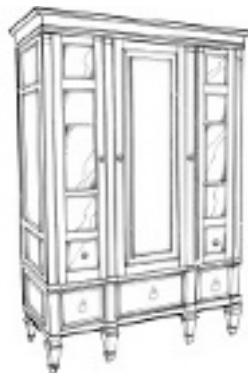

71930 TABLE DE NUIT
Trois tiroirs et tablette escamotable.
76 x 46, H 81 cm

71950 LANDSCAPE MIRROR
36 x 2, Ht. 43 in. (5.6 cu. ft.)

71950 MIROIR OBLONG
91 x 6, H 109 cm

71947 ARMOIRE
Doors swing 270 degrees, are double hinged. Adjustable shelves plus two interior drawers and clothes rod. TV and cable ready, holds most 36 inch TV's. Single exterior drawer. Armoire ships in two pieces-71947T and 71947B
44 x 24, Ht. 79 in. (53.4 cu. ft.)

71947 ARMOIRE
Portes à double charnière ouvrant sur 270 degrés. Tablettes ajustables, tiroir extérieur, deux tiroirs intérieurs, tringle à cintres, adaptateur de câble. Pour la plupart des téléviseurs de 36 po. Armoire expédiée en deux sections 71947T et 71947B.
112 x 61, H 201 cm
Dimensions intérieures :
109 x 53, H 99 cm

71917 STORAGE WARDROBE
Large door and small door swing 270 degrees, are double hinged. Three exterior drawers, three interior drawers, adjustable shelves, clothes rod, guillotine back and power bar. Holds most 32 inch TV's. Wardrobe ships in two parts, 71917T and 71917B.
56 x 24, Ht. 81 in. (73.5 cu. ft.)