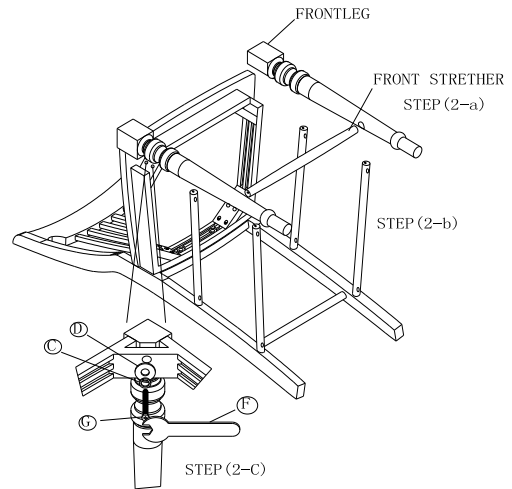

— EST. 1987 —

A H B

REV DATE: 05/14/2012

HOME FURNITURE COLLECTIONS

ASSEMBLY INSTRUCTIONS

BIANCA/HOMESTEAD STOOL

LOOSELY ATTACH EACH SCREW UNTIL FRAME IS ASSEMBLED THEN TIGHTEN WHEN COMPLETE

1 STEP:1

2 STEP:2

3 STEP:3

4 STEP:4

A	Hardware	BOLT (Dia5/16"X3"L)	4pcs
B		BOLT (Dia5/16"X1-1/2"L)	2pcs
C		LOCK WASHER (Dia5/16")	10pcs
D		FLAT WASHER (Dia5/16")	10pcs
E		SCREW (Dia3/16"X 1-1/2"L)	10pcs
F		Wrench	1pc
G		BOLT (Dia5/16"X2"L)	4pcs