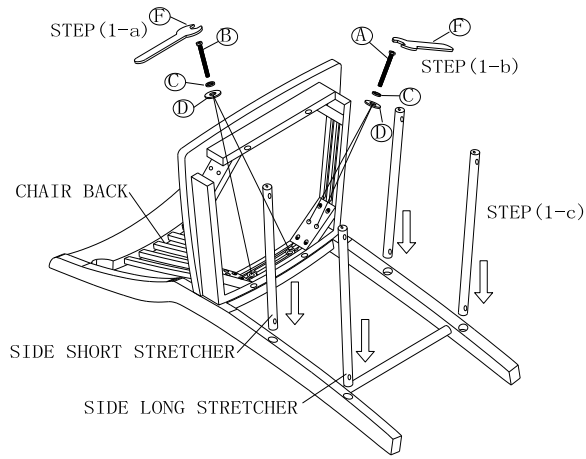

— EST. 1987 —

A H B

REV DATE: 05/14/2012

HOME FURNITURE COLLECTIONS

ASSEMBLY INSTRUCTIONS

BIANCA/HOMESTEAD STOOL

LOOSELY ATTACH EACH SCREW UNTIL FRAME IS ASSEMBLED THEN TIGHTEN WHEN COMPLETE

1 STEP:1

2 STEP:2

3 STEP:3

4 STEP:4

A	Hardware	BOLT (Dia5/16"X3"L)	4pcs
B		BOLT (Dia5/16"X1-1/2"L)	2pcs
C		LOCK WASHER (Dia5/16")	10pcs
D		FLAT WASHER (Dia5/16")	10pcs
E		SCREW (Dia3/16"X 1-1/2"L)	10pcs
F		Wrench	1pc
G		BOLT (Dia5/16"X2"L)	4pcs