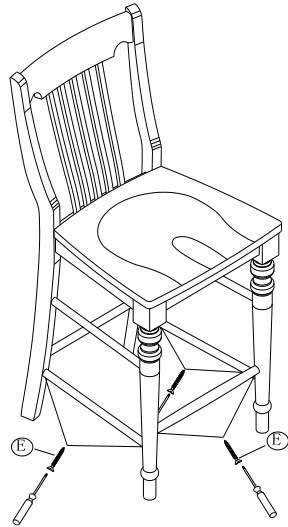

— EST. 1987 —

A H B

REV DATE: 05/14/2012

HOME FURNITURE COLLECTIONS

ASSEMBLY INSTRUCTIONS

BIANCA/HOMESTEAD STOOL

LOOSELY ATTACH EACH SCREW UNTIL FRAME IS ASSEMBLED THEN TIGHTEN WHEN COMPLETE

1 STEP:1

2 STEP:2

3 STEP:3

4 STEP:4

A	Hardware	BOLT (Dia5/16"X3"L)	4pcs
B		BOLT (Dia5/16"X1-1/2"L)	2pcs
C		LOCK WASHER (Dia5/16")	10pcs
D		FLAT WASHER (Dia5/16")	10pcs
E		SCREW (Dia3/16"X 1-1/2"L)	10pcs
F		Wrench	1pc
G		BOLT (Dia5/16"X2"L)	4pcs