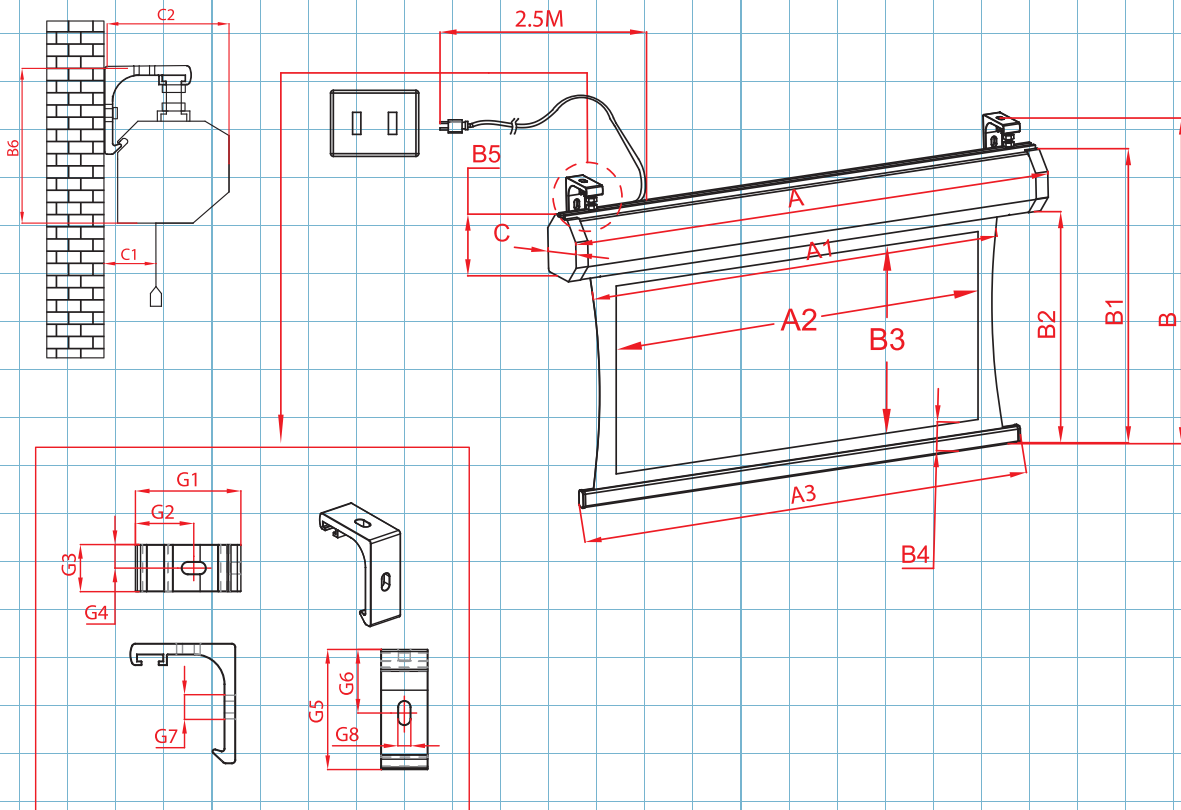

Unit: mm

Can't find size and ratio you're looking for? Visit [elitescreens.com/csr](http://elitescreens.com/csr) to create your own

The listed measurements are for general reference only. Please contact Elite Screens to verify product design and dimensions before attempting to integrate its products with any structural or furniture modification. Although a manufacturer may offer product advice, it may be taken or disregarded at the integrator's discretion. Elite Screens will not be held responsible or be otherwise liable for faulty installations.