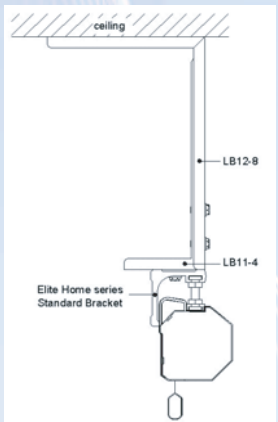

Extra **Eye IR Receiver** can be extended when screen is recessed into ceiling and can still be controlled with your IR remote or Universal Learning Remote Control.

Optional Control Accessories: 1. Wireless (RF) 5-12V Trigger, 2. In-Wall Wireless RF 3-Way Wall Switch. 3. In-Wall 3-Way Wire wall switch (CAT5 Ethernet cable) 4. CAT5 50 feet cable (F to M) for extending the IR receiver or 3-Way Wall Box 5.Elite ZR800D Universal Learning Remote Control

Portable Screens

CineTension2 Series screens are available with up to 30" seamless top masking borders on select models. This is ideal for recessed ceiling installations using our **Optional In-Ceiling Trim kit**. The vertical drop/rise position is pre-set for optimum visibility but is adjustable to suit your various needs. Please contact our Tech-support for more information about this feature.

Standard Wall / Ceiling **Sliding Brackets**, make it easier to mount on Studs. Optional 11" x 4" and 12" x 8" L brackets can allow more flexibility when installing the screen away from walls. Please contact your reseller or visit shop.elitescreens.com for accessory parts.