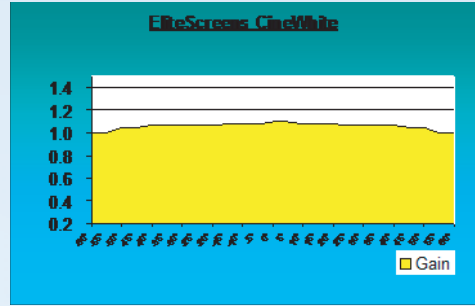

CineWhite Screen Material is our most popular by far with its universal applications. It has a 160° wide viewing Angle in 1.1 Gain, suitable for today's new high contrast ratio projectors in both home theater and commercial presentations