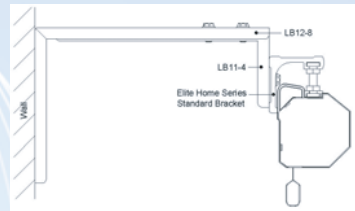

PowerGain Screen Material is a 1.8 gain pearlescent material capable of enhancing the color reproduction with low output projectors or countering the effects of ambient light. Its special surface coating it provides a high uniformity while decreasing hot-spotting to virtually non-existent levels