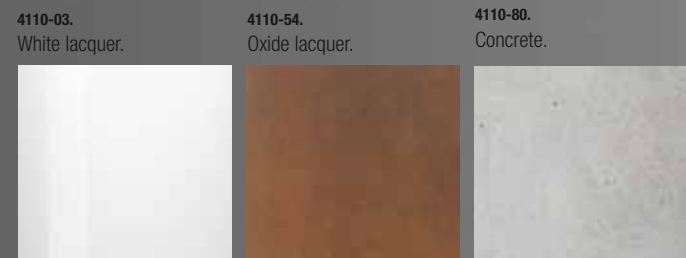

**Break**  
Design by Xuclà & Alemany.

**4110-03.** White lacquer.  
**4110-54.** Oxide lacquer.  
**4110-80.** Concrete.  
 Acrylic diffuser  
 1 x LED 120V 3W 700mA.

**WET LOCATION  
UV RESISTANT**

BREAK. Family  
 Pages: A-278. B-282. C-282.