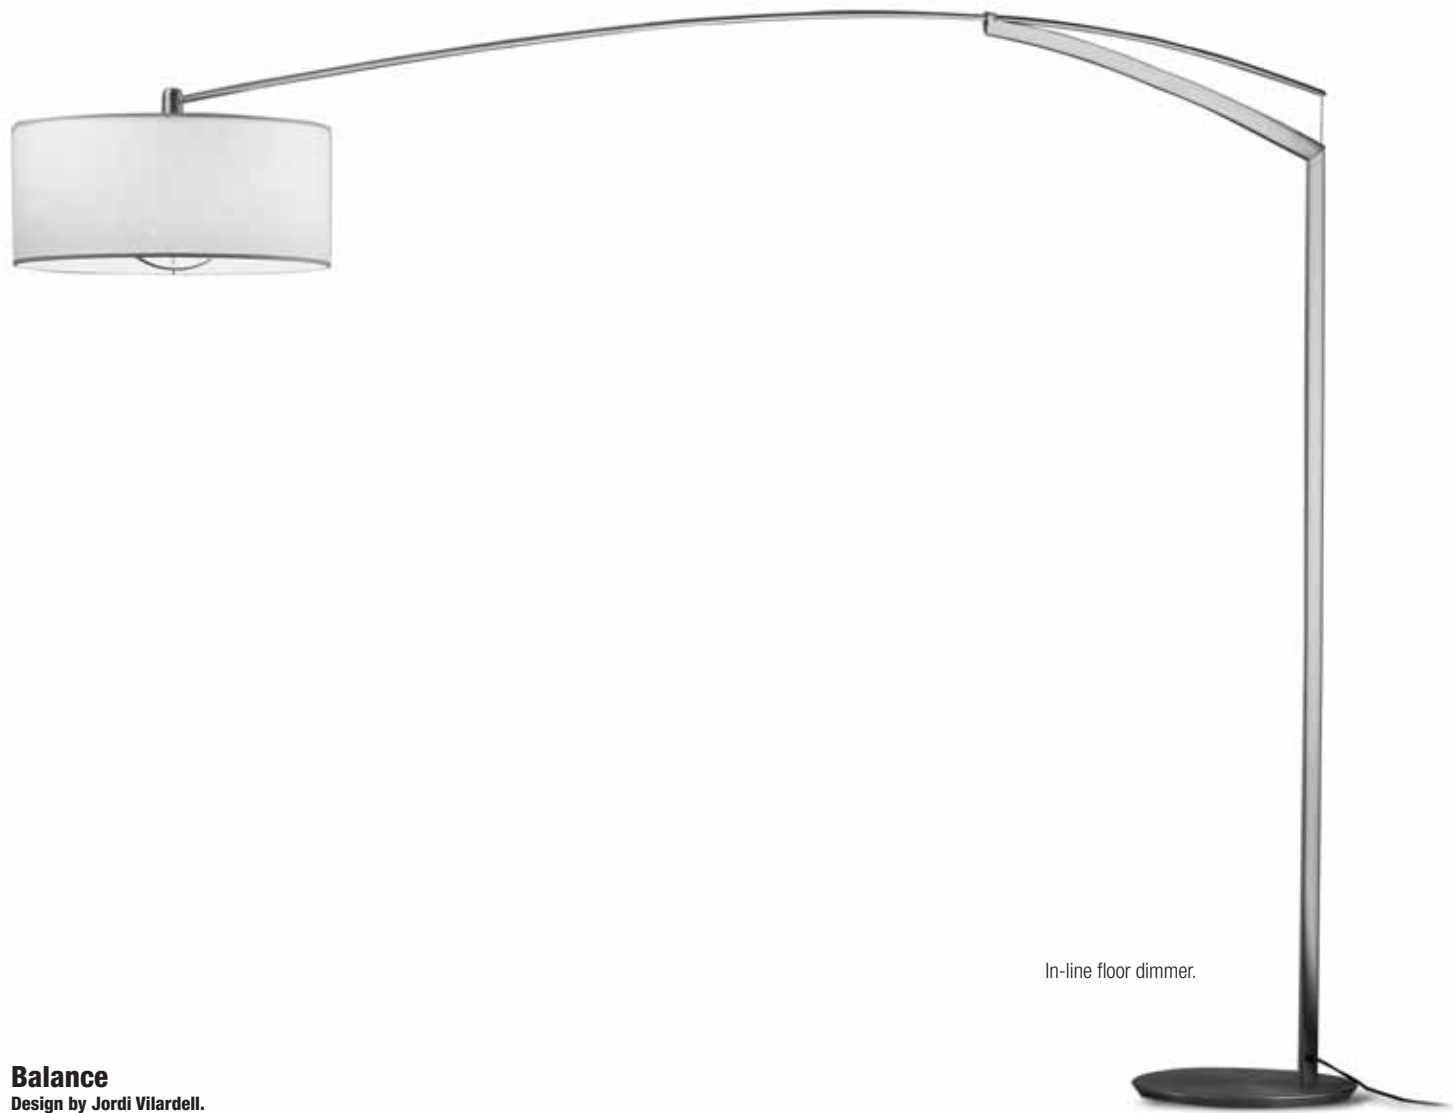

Metal cover on top and satin white bottom polymer diffuser.

In-line floor dimmer.

5190-30.

Balance

Design by Jordi Vilardell.

5189-30 / 5190-30 / 5191-30 / 5192-30.

Satin nickel metal finish.

5189-30 / 5192-30: Aluminum weft diffuser.

5190-30 / 5191-30: Fabric shade diffuser.

3 x A-19 Med.120V 60W Max.

5190-30 / 5189-30.

5191-30 / 5192-30.

5190-30 / 5191-30. Fabric diffuser.

5189-30 / 5192-30. Metal weft diffuser.

Switch on the bottom of the diffuser.

Adjustable height.

5189-30.

FLOOR LAMPS

5190-30.