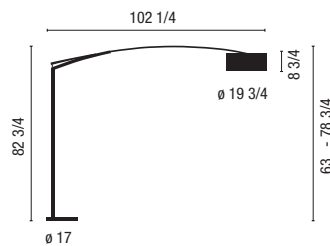

Metal cover on top and satin white bottom polymer diffuser.

In-line floor dimmer.

5190-30.

Balance

Design by Jordi Vilardell.

5189-30 / 5190-30 / 5191-30 / 5192-30.

Satin nickel metal finish.

5189-30 / 5192-30: Aluminum weft diffuser.

5190-30 / 5191-30: Fabric shade diffuser.

3 x A-19 Med.120V 60W Max.

5190-30 / 5189-30.

5191-30 / 5192-30.

5190-30 / 5191-30. Fabric diffuser.

5189-30 / 5192-30. Metal weft diffuser.

Switch on the bottom of the diffuser.