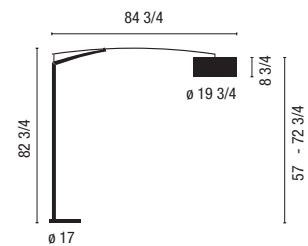

5190-30 / 5191-30: Fabric shade diffuser.

3 x A-19 Med.120V 60W Max.

5190-30 / 5189-30.

5191-30 / 5192-30.

5190-30 / 5191-30. Fabric diffuser.

5189-30 / 5192-30. Metal weft diffuser.

Switch on the bottom of the diffuser.