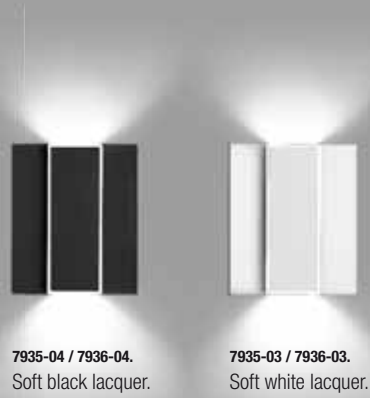

**SURFACE MOUNTED**

**Alpha**  
Design by Ramos & Bassols.

Soft white lacquer, soft black lacquer.  
Chrome, satin nickel

7935-04 / 7936-04.  
Soft black lacquer.

7935-03 / 7936-03.  
Soft white lacquer.

ALPHA. Family  
Pages: A-74. B-76. C-78.

- 7935-03. Chrome, soft white lacquer.
  - 7935-04. Chrome, soft black lacquer.
  - 7936-03. Satin nickel, soft white lacquer.
  - 7936-04. Satin nickel, soft black lacquer.
- 2 x LED 120V 3W 700mA.