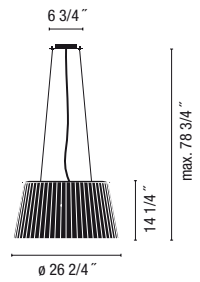

4040-03

4030-03

IP64

Plis Outdoor

Design by Ramos & Bassols.

4040-03.

White lacquer.

Polythene diffuser.

2 x PL-T Triple 4-Pin 120V 26 W

Electronic ballast.

Can be special ordered in 277V.

WET LOCATION
UV RESISTANT

Chrome canopy.

PLIS OUTDOOR. Family.
Pages: A-161. B-262. C-268.