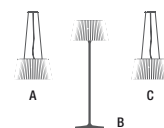

2 x PL-T Triple 4-Pin 120V 26 W

Electronic ballast.

Can be special ordered in 277V.

WET LOCATION
UV RESISTANT

Chrome canopy.

PLIS OUTDOOR. Family.
Pages: A-161. B-262. C-268.