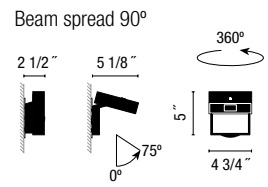

Winner of the HD EXPO 2010 HD/IDA Product Design Award

**Alpha**  
Design by Ramos & Bassols.

**7940-03.** Chrome, white lacquer.

**7940-04.** Chrome, black lacquer.  
1 x LED 120V 3W 700mA 3,000K

**7941-03.** Satin nickel, white lacquer.

**7941-04.** Satin nickel, black lacquer.  
1 x LED 120V 3W 700mA 3,000K

Surface mounted.

7940-03.

7940-04.

7940-03.