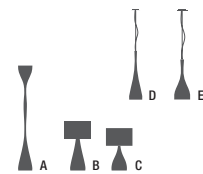

1334-06.

1334-04.

In-line on/off switch.

Jazz

Design by Diego Fortunato.

1334-03 / 1334-04 / 1334-06.

1334-03: White lacquered.

1334-04: Black lacquered.

1334-06: Red lacquered.

Polyurethane resin.

4 x A-19 Med. 120V 100W Max.

JAZZ. Family
Pages: A-12. B-62. C-63. D-106. E-108.

TABLE LAMPS

1333-03.

Jazz

Design by Diego Fortunato.