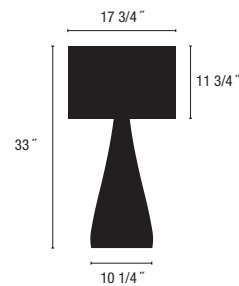

1334-06.

1334-04.

In-line on/off switch.

Jazz

Design by Diego Fortunato.

1334-03 / 1334-04 / 1334-06.

1334-03: White lacquered.

1334-04: Black lacquered.

1334-06: Red lacquered.

Polyurethane resin.

4 x A-19 Med. 120V 100W Max.

JAZZ. Family
Pages: A-12. B-62. C-63. D-106. E-108.

TABLE LAMPS

1333-03.

Jazz

Design by Diego Fortunato.

1333-03 / 1333-04 / 1333-06.

1333-03: White lacquered.

1333-04: Black lacquered.

1333-06: Red Lacquered.

Polyurethane resin.

4 x A-19 Med. 120V 100W Max.