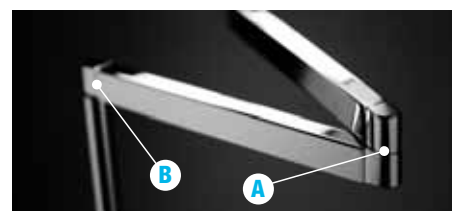

**Swing**  
Design by Lievore, Altherr, Molina.

**0506-01 / 0506-30.**

Chrome / Satin nickel.  
Fabric diffuser.  
1 x A-19 Med. 120V 60W.

0506-01.

Chrome.

Satin nickel.

Switch located on the lampholder.

Double articulation (A+B).