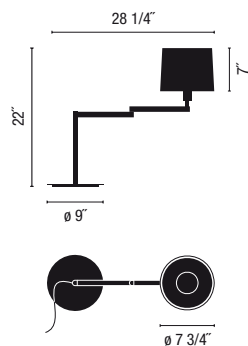

**Swing**  
Design by Lievore, Altherr, Molina.

**0506-01 / 0506-30.**

Chrome / Satin nickel.  
Fabric diffuser.  
1 x A-19 Med. 120V 60W.

0506-01.

Chrome.

Satin nickel.

Switch located on the lampholder.

Double articulation (A+B).

SWING. Family  
Pages: A-34. B-38. C-40. D-42. E-44. F-48.

0506-01.