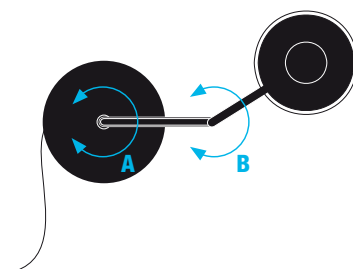

**Swing**  
Design by Lievore, Altherr, Molina.

**0506-01 / 0506-30.**

Chrome / Satin nickel.  
Fabric diffuser.  
1 x A-19 Med. 120V 60W.

0506-01.

Chrome.

Satin nickel.

Switch located on the lampholder.

Double articulation (A+B).

SWING. Family  
Pages: A-34. B-38. C-40. D-42. E-44. F-48.

0506-01.