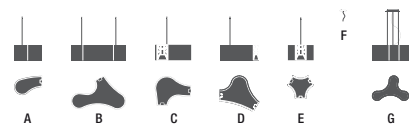

**Ameba single**  
Design by Pete Sans.

**2230-03.** White lacquer.  
**2230-18.** Charcoal grey.  
Acrylic diffuser.  
3 x PL-T Triple 4-Pin 120V 13W.  
Electronic ballast.  
Can be special ordered in 277V

**2230-03.**  
White lacquer.

**2230-18.**  
Charcoal grey.

Chrome canopy. Top and bottom acrylic diffuser.

AMEBA. Family  
Pages: A-150, B-150, C-150, D-150, E-150, F-150, G-152.