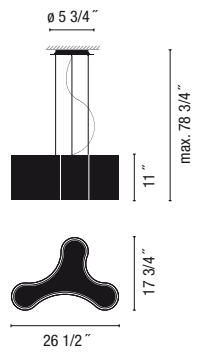

**Ameba single**  
Design by Pete Sans.

**2230-03.** White lacquer.  
**2230-18.** Charcoal grey.  
Acrylic diffuser.  
3 x PL-T Triple 4-Pin 120V 13W.  
Electronic ballast.  
Can be special ordered in 277V

**2230-03.**  
White lacquer.

**2230-18.**  
Charcoal grey.

Chrome canopy. Top and bottom acrylic diffuser.

AMEBA. Family  
Pages: A-150, B-150, C-150, D-150, E-150, F-150, G-152.