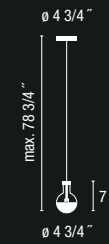

Nobel

Design by Österlund design development (ODD).

2062-01 / 2062-30.

Clear cord.

2062-01. Chrome.

2062-30. Satin nickel.

Black cord.

2062-01-UL. Chrome.

2062-30-UL. Satin nickel.

Clear blown-glass diffuser.
1 x T-4 G9 120V 40W Max.

2067-01 / 2067-30.

Clear cord.

2067-01. Chrome.

2067-30. Satin nickel.

Black cord.

2067-01-UL. Chrome.

2067-30-UL. Satin nickel.

Matte triplex opal blown-glass diffuser.
1 x T-4 G9 120V 40W Max.

2062-01 / 2067-01.
Chrome.

2062-30 / 2067-30.
Satin nickel.

NOBEL Family
Pages: A-194. B-194. C-197. D-197.