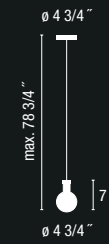

Nobel

Design by Österlund design development (ODD).

2062-01 / 2062-30.

Clear cord.

2062-01. Chrome.

2062-30. Satin nickel.

Black cord.

2062-01-UL. Chrome.

2062-30-UL. Satin nickel.

Clear blown-glass diffuser.
1 x T-4 G9 120V 40W Max.

2067-01 / 2067-30.

Clear cord.

2067-01. Chrome.

2067-30. Satin nickel.

Black cord.

2067-01-UL. Chrome.

2067-30-UL. Satin nickel.

Matte triplex opal blown-glass diffuser.
1 x T-4 G9 120V 40W Max.

2062-01 / 2067-01.
Chrome.

2062-30 / 2067-30.
Satin nickel.

NOBEL Family
Pages: A-194. B-194. C-197. D-197.