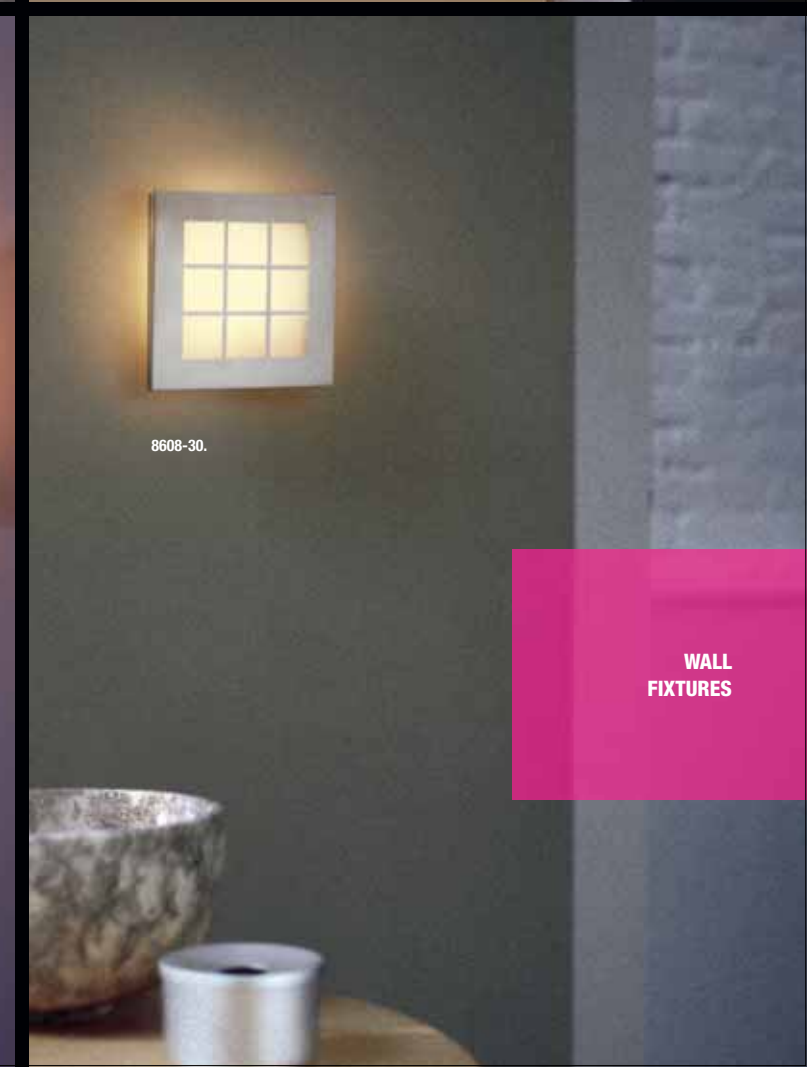

8602-30.

8608-30.

WALL
FIXTURES