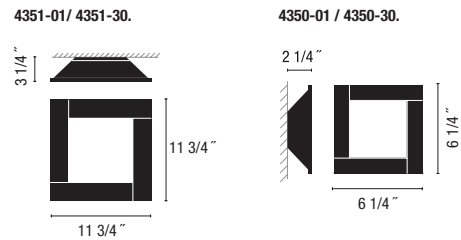

Tecto
Design by Proli Diffusion Studio.

ADA

4351-01/ 4351-30.
4351-01: Polished chrome metal finish.
4351-30: Satin nickel metal finish.
Optical glass diffuser.
1 x T-3 RSC 3 1/8" 120V 100W Max.

Mini Tecto
Design by Proli Diffusion Studio.

ADA

4350-01 / 4350-30.
4350-01: Polished chrome metal finish.
4350-30: Satin nickel metal finish.
Opal glass diffuser.
1 x T-4 GY6.35 120V 50W Max.

11 3/4"

® THE ORIGINAL

4351-01 / 4351-30.

mini
6 1/4" x 6 1/4"

® THE ORIGINAL

4350-01-4350-30.

TECTO. Family
Pages: A-136. B-136. C-138. D-140. E-142. F-180. G-182. H-184. I-138-140-142. J-180-182-184.

TECTO, 4356-01.

6 1/4" x 6 1/4"

WALL
FIXTURES