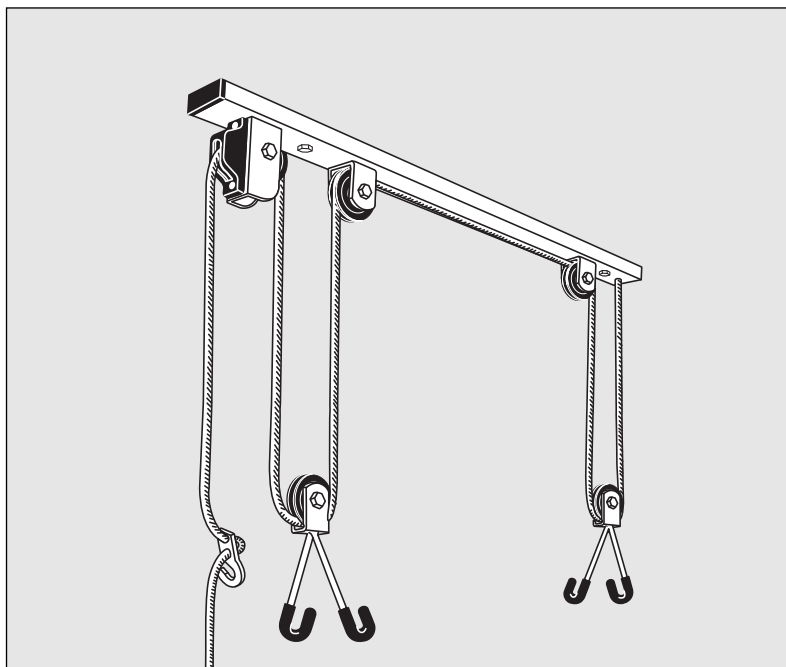

KETTLER

Montageanleitung für Fahrrad-Deckenhalter „SPEZI“

Art. Nr. 08959-500

Der Umwelt zuliebe: wir drucken auf 100% Altpapier!

D

GB

F

NL

For your safety

- ⚠ **ATTENTION!** While assembly of the product keep off children's reach (Choking hazard - contains small parts).
- First check to ensure that the ceiling is sufficiently strong. Attach the bracket to the ceiling, making sure that there is sufficient space between it and the wall. Dowels are supplied for attaching the bracket to concrete (dowel \varnothing 8mm x 40mm deep). Please ask your specialist how to attach the "Spezi" to any ceiling not made of concrete.
- Check cord, pulley rollers and hooks before suspending the load, and at regular intervals thereafter.
- Do not stand under the suspension gear when the bicycle is suspended.
- Maximum load: 25kg. Maximum lifting height 1,5m.
- Incorrect repairs and structural modifications (e.g. removal or replacement of original parts) may endanger the safety of the user.
- Damaged components may endanger your safety or reduce the lifetime of the equipment. For this reason, worn or damaged parts should be replaced immediately and the equipment taken out of use until this has been done. Use only original KETTLER spare parts.

Handling

- Additional securing of the cord is necessary when the bicycle is being cleaned or repaired in the suspended position. It is recommended to attach the cord to a convenient hook in the wall.

Assembly of the toy vehicle