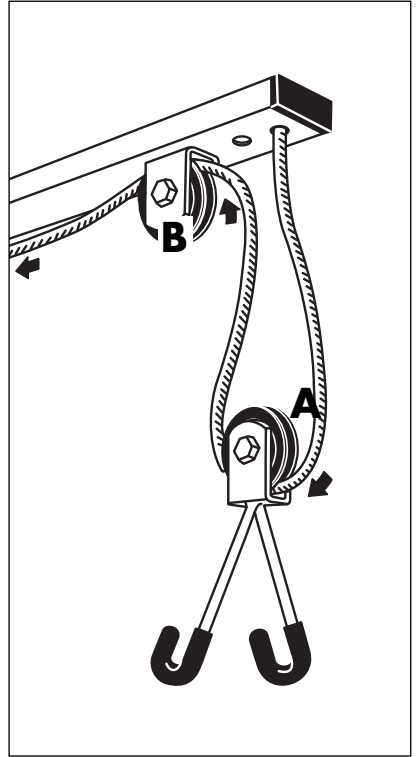

For your safety

- ⚠ **ATTENTION!** While assembly of the product keep off children's reach (Choking hazard - contains small parts).
- First check to ensure that the ceiling is sufficiently strong. Attach the bracket to the ceiling, making sure that there is sufficient space between it and the wall. Dowels are supplied for attaching the bracket to concrete (dowel \varnothing 8mm x 40mm deep). Please ask your specialist how to attach the "Spezi" to any ceiling not made of concrete.
- Check cord, pulley rollers and hooks before suspending the load, and at regular intervals thereafter.
- Do not stand under the suspension gear when the bicycle is suspended.
- Maximum load: 25kg. Maximum lifting height 1,5m.
- Incorrect repairs and structural modifications (e.g. removal or replacement of original parts) may endanger the safety of the user.
- Damaged components may endanger your safety or reduce the lifetime of the equipment. For this reason, worn or damaged parts should be replaced immediately and the equipment taken out of use until this has been done. Use only original KETTLER spare parts.

Handling

- Additional securing of the cord is necessary when the bicycle is being cleaned or repaired in the suspended position. It is recommended to attach the cord to a convenient hook in the wall.

Assembly of the toy vehicle

- Bolt all the parts together loosely at first, and check that they have been assembled correctly. Tighten the locknuts by hand until resistance is felt, **then use spanner to finally tighten nuts completely against resistance (locking device)**. Then check that all screw connections have been tightened firmly. **Attention:** once locknuts have been unscrewed they no longer function correctly (the **locking device is destroyed**), and must be replaced.

2

2 x  1 x  8,3 x 16 x 2

3

4 x 

4

2 x  M8 x 35mm  13 x 2,4 x 18  M8

5

6