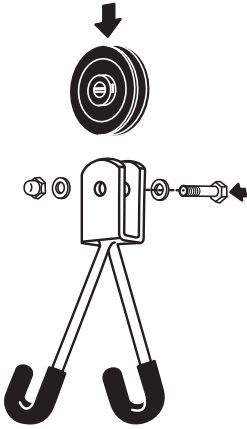

KETTLER

Montageanleitung für Fahrrad-Deckenhalter „SPEZI“

Art. Nr. 08959-500

Der Umwelt zuliebe: wir drucken auf 100% Altpapier!

D

GB

F

NL

For your safety

- ⚠ **ATTENTION!** While assembly of the product keep off children's reach (Choking hazard - contains small parts).
- First check to ensure that the ceiling is sufficiently strong. Attach the bracket to the ceiling, making sure that there is sufficient space between it and the wall. Dowels are supplied for attaching the bracket to concrete (dowel \varnothing 8mm x 40mm deep). Please ask your specialist how to attach the "Spezi" to any ceiling not made of concrete.
- Check cord, pulley rollers and hooks before suspending the load, and at regular intervals thereafter.
- Do not stand under the suspension gear when the bicycle is suspended.
- Maximum load: 25kg. Maximum lifting height 1,5m.
- Incorrect repairs and structural modifications (e.g. removal or replacement of original parts) may endanger the safety of the user.
- Damaged components may endanger your safety or reduce the lifetime of the equipment. For this reason, worn or damaged parts should be replaced immediately and the equipment taken out of use until this has been done. Use only original KETTLER spare parts.

Handling

- Additional securing of the cord is necessary when the bicycle is being cleaned or repaired in the suspended position. It is recommended to attach the cord to a convenient hook in the wall.

Assembly of the toy vehicle

2

2 x  1 x  8,3 x 16 x 2

3

4 x 

4

2 x  M8 x 35mm  13 x 2,4 x 18  M8

5

6