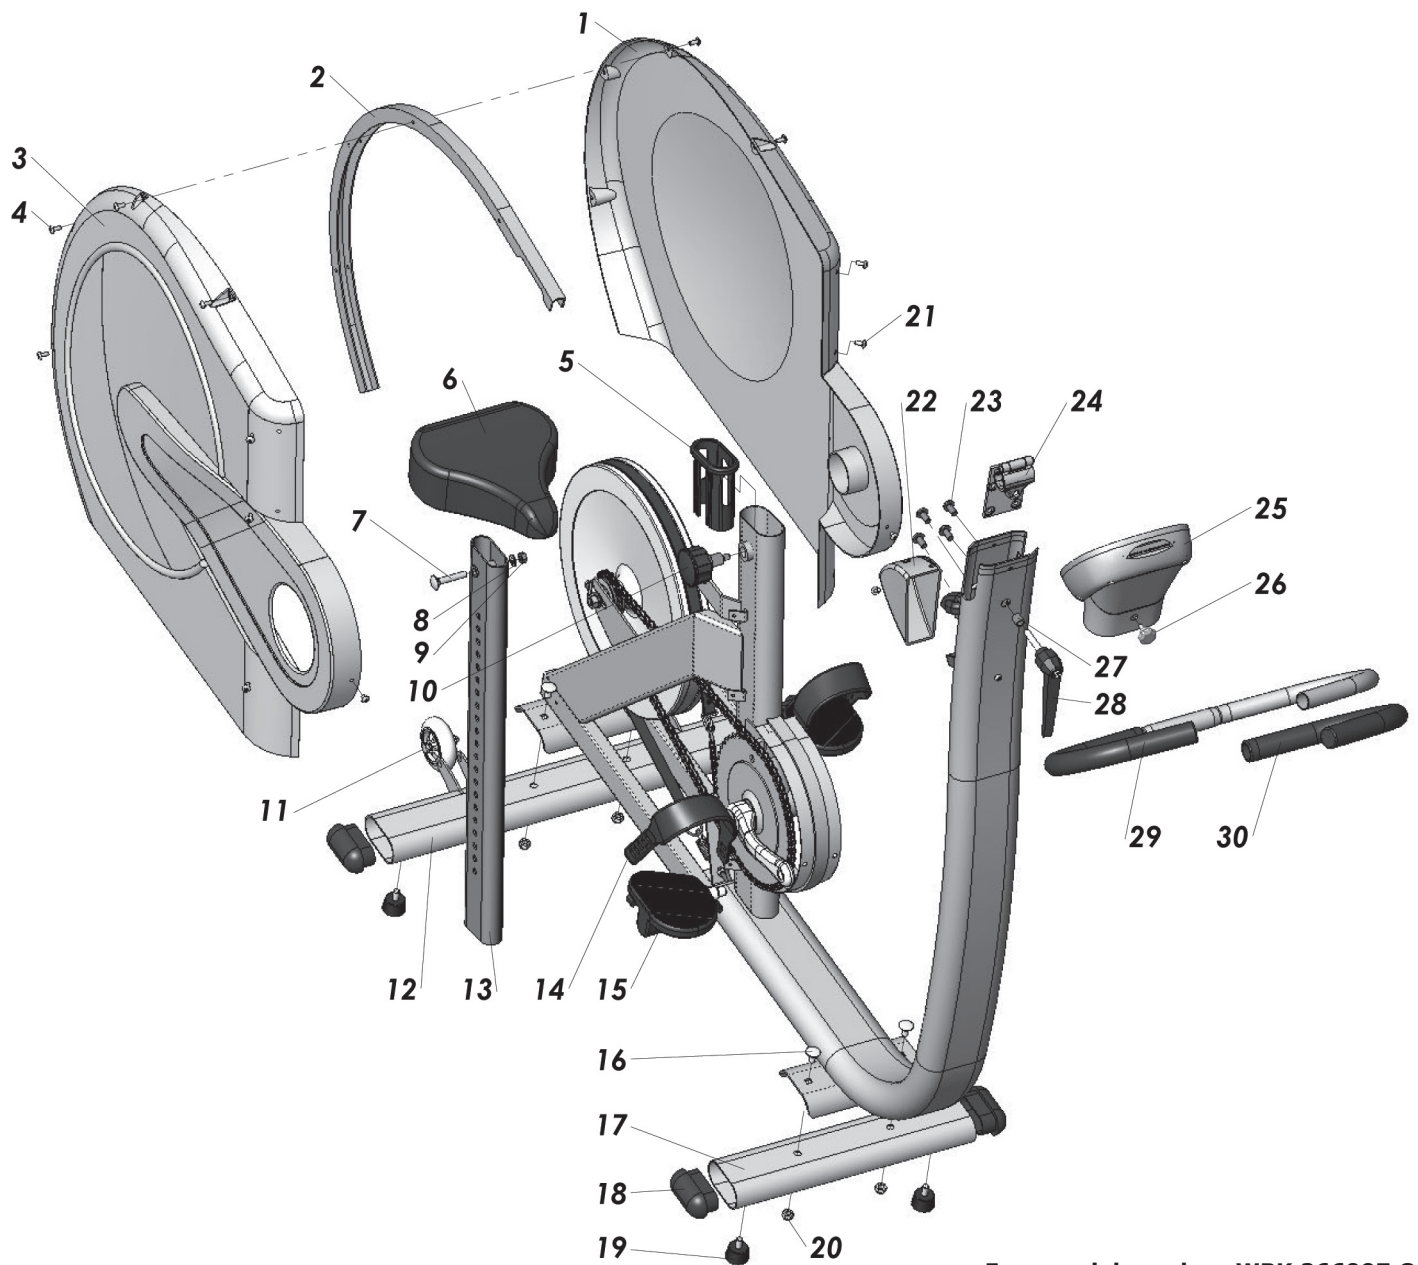

From serial number: WBK 266097 C

Pos.	Qty.	Art.No.	Description	Pos.	Qty.	Art.No.	Description
1	1	9309-30	Flywheel	12	1	9326-54	Chain, 100 L
2	1	9309-45	Wheel suspension complete set	13	1	8966-175	BB cartridge bearing
3	1	9000-12	-Chain adjuster (pair)	14	1	9328-162	Crank sensor w. 1750mm cable
4	1	76441	-Sprocket	15	1	9309-3	Joint clamp
5	2	19001-6	-Bearing 6001-2z	16	1	9328-1	Frame
6	3	9309-18	-Axle	17	1	8966-176	Support casing for BB-bracket
7	1	9309-65	Brake belt, complete	18	1	9309-10	Cable holder
8	1	9371-16	Magnet	19	4	5673-9	Screw M5x12
9	2	8523-2	Dust cover for crank	20	1	9309-72	Tension device, complete
10	2	8523-115	Screw M8x1x20	21	1	5698	Screw M5x55
11	1	9300-430	Steel crank set, complete	22	1	9309-24	Tension cable, complete

From serial number: WBK 266097 C

Pos.	Qty.	Art.No.	Description	Pos.	Qty.	Art.No.	Description
1	1	9309-53	Frame cover, left	17	1	9328-5	Support tube, front
2	1	9309-4	Aluminium profile	18	4	9309-51	Plastic cap, black
3	1	9309-52	Frame cover, right	19	4	9328-26	Rubber foot
4	8	5675-9	Screw M5x6,5	20	4	5845	Locking nut
5	1	9309-131	Bushing f. saddle post	21	16	5673-9	Screw M5x12
6	1	4992-7	Saddle	22	1	9309-73	Control cover
7	1	5605-1	Screw M8x46	23	4	9337-38	Screw M8x16
8	1	5864	Washer M8	24	1	9328-8	Handlebar clamp
9	1	5844	Locking nut	25	1	9309-160	Digitalmeter, complete
10	1	9308-132	Locking knob	26	1	9000-105	Screw, M5x10
11	1	9328-37	Transport wheel compl. (pair)	27	1	9326-89	Spacer
12	1	9328-6	Support tube, rear	28	1	9326-707	Lever, complete
13	1	9328-130	Saddle post	29	1	9309-7	Handlebar, complete
14	1	76424	Footstraps (pair)	30	1	9309-71	-Handgrip (pair)
15	1	74435	Pedal (pair)		1	9309-150	Screw set
16	4	9300-12	Screw M8x16		1	9309-550	Decal set