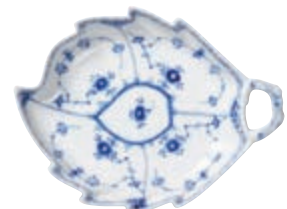

Blue Fluted Half Lace

design by

**Arnold
Krog**

material porcelain
hand painted
dishwasher safe
microwave safe
production start 1775

FIVE PIECE PLACE SETTING

1102030
five piece place setting
620.00

1102620
salad/dessert plate*
7 1/2" 120.00

1102578
square bowl*
27 oz 420.00

1102541
salt shaker
2 1/4" 130.00

1102181
soup tureen
with cover
67 3/4 oz 1,265.00

1102349
oval accent dish
9 1/2" 300.00

1102357
leaf shaped dish
9" 330.00

* Discontinued. Can be supplied as long as stock lasts.