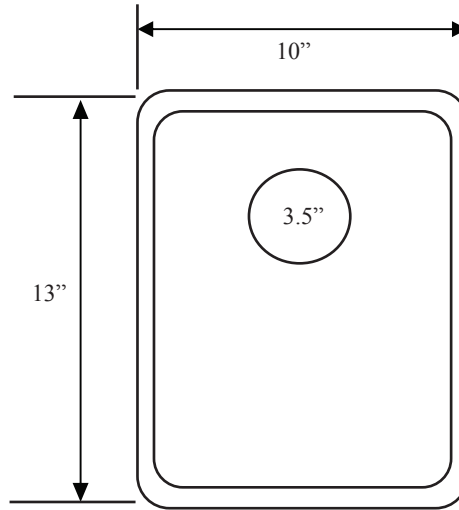

Opella, LLC  
 2701 Vista Parkway, Suite A-7  
 West Palm Beach, FL 33411  
 (772) 919-7905 Fax: (561) 640-3586

**Product**  
**Specification/Cut Sheet**  
**13200.xxx - Rectangle Bar Sink**

The following guideline provides the only type of installation recommended by Opella, LLC.

**Rectangle Bar Sink**

Opella Model # 13200.xxx

- Length: 13"
- Width: 10"
- Depth: 5-1/8"
- 18/8.5 Stainless Steel
- 3-1/2" Drain Opening
- Undermount or Drop-In

**DIMENSIONS**

- Length: 13"
- Width: 10
- Depth: 5-1/8"

NOTE: Dimensions may vary +/-1/2" and are subject to change or cancellation.

Primary dimensions are provided in Imperial measurements, transposition to millimeters is the sole responsibility of the installer. Dimensions for Location of Supply are Suggested.