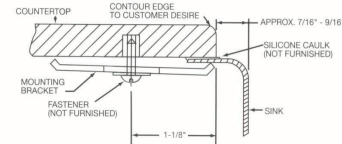

**Rectangle Bar Sink**

Opella Model # 13200.xxx

- Length: 13"
- Width: 10"
- Depth: 5-1/8"
- 18/8.5 Stainless Steel
- 3-1/2" Drain Opening
- Undermount or Drop-In

**DIMENSIONS**

- Length: 13"
- Width: 10
- Depth: 5-1/8"

NOTE: Dimensions may vary +/-1/2" and are subject to change or cancellation.

Primary dimensions are provided in Imperial measurements, transposition to millimeters is the sole responsibility of the installer. Dimensions for Location of Supply are Suggested.