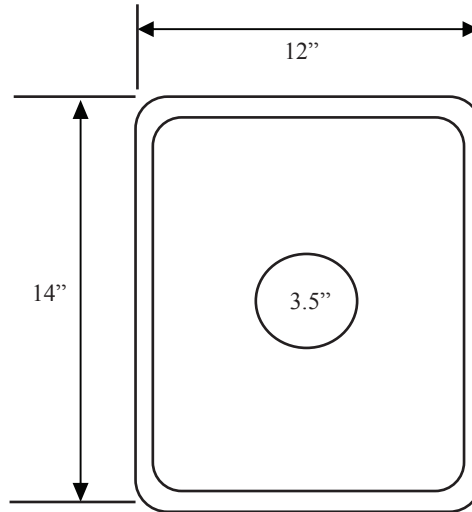

Opella, LLC  
 2701 Vista Parkway, Suite A-7  
 West Palm Beach, FL 33411  
 (772) 919-7905 Fax: (561) 640-3586

**Product**  
**Specification/Cut Sheet**  
**13201.xxx - Retangle Bar Sink**

The following guideline provides the only type of installation recommended by Opella, LLC.

**Retangle Bar Sink**

Opella Model # 13201.xxx

- Length: 14"
- Width: 12"
- Depth: 5.5"
- 18/8.5 Stainless Steel
- 3-1/2" Drain Opening
- Undermount or Drop-In

**DIMENSIONS**

- Length: 14"
- Width: 12"
- Depth: 5.5"

NOTE: Dimensions may vary +/-1/2" and are subject to change or cancellation.

Primary dimensions are provided in Imperial measurements, transposition to millimeters is the sole responsibility of the installer. Dimensions for Location of Supply are Suggested.