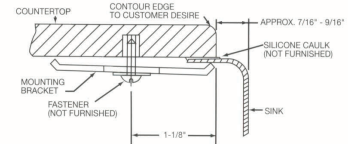

**Retangle Bar Sink**

Opella Model # 13201.xxx

- Length: 14"
- Width: 12"
- Depth: 5.5"
- 18/8.5 Stainless Steel
- 3-1/2" Drain Opening
- Undermount or Drop-In

**DIMENSIONS**

- Length: 14"
- Width: 12"
- Depth: 5.5"

NOTE: Dimensions may vary +/-1/2" and are subject to change or cancellation.

Primary dimensions are provided in Imperial measurements, transposition to millimeters is the sole responsibility of the installer. Dimensions for Location of Supply are Suggested.