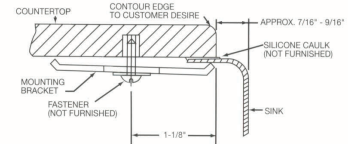

**Round Bar Sink**

Opella Model # 14177.xxx

- OD: 16.7" x 6.5" D
- ID: 14.7"
- Depth: 7"
- 18/8.5 Stainless Steel
- 3-1/2" Drain Opening
- Undermount or Drop-In

**DIMENSIONS**

- Outside Diameter: 16.7"
- Inside Diameter: 14.7"
- Depth: 6.5"

NOTE: Dimensions may vary +/-1/2" and are subject to change or cancellation.

Primary dimensions are provided in Imperial measurements, transposition to millimeters is the sole responsibility of the installer. Dimensions for Location of Supply are Suggested.