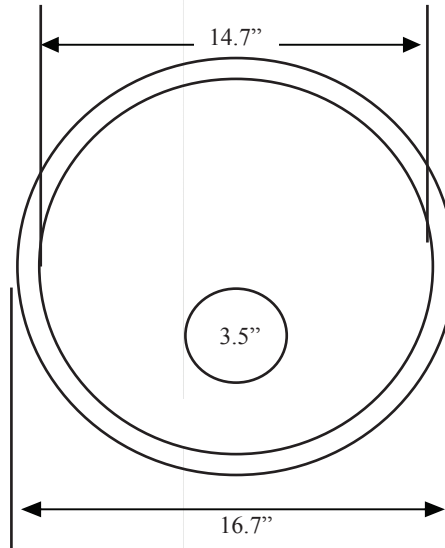

Product
Specification/Cut Sheet
14177.xxx - Round Bar Sink

The following guideline provides the only type of installation recommended by Opella, LLC.

Round Bar Sink

Opella Model # 14177.xxx

- OD: 16.7" x 6.5" D
- ID: 14.7"
- Depth: 7"
- 18/8.5 Stainless Steel
- 3-1/2" Drain Opening
- Undermount or Drop-In

DIMENSIONS

- Outside Diameter: 16.7"
- Inside Diameter: 14.7"
- Depth: 6.5"

CARE AND CLEANING:

Care should be given to the cleaning of this product. While its finish is extremely durable, it can be damaged by harsh abrasives or polish. To clean, simply wipe gently with a damp cloth and blot dry with a soft towel.

NOTE: Dimensions may vary +/-1/2" and are subject to change or cancellation.

Primary dimensions are provided in Imperial measurements, transposition to millimeters is the sole responsibility of the installer. Dimensions for Location of Supply are Suggested.

Opella, LLC assumes no responsibility or liability for local or state regulations which deviate from national standards. It shall be the responsibility of the installer to comply with local codes and standards prior to installation of any Opella product.