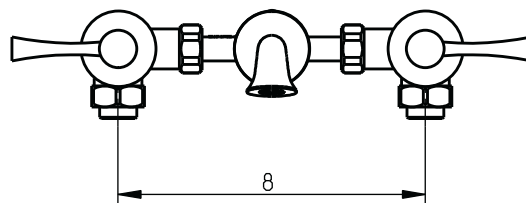

# Brookhaven L Spout

## 3 hole wall mount lavatory faucet

dimensions inches