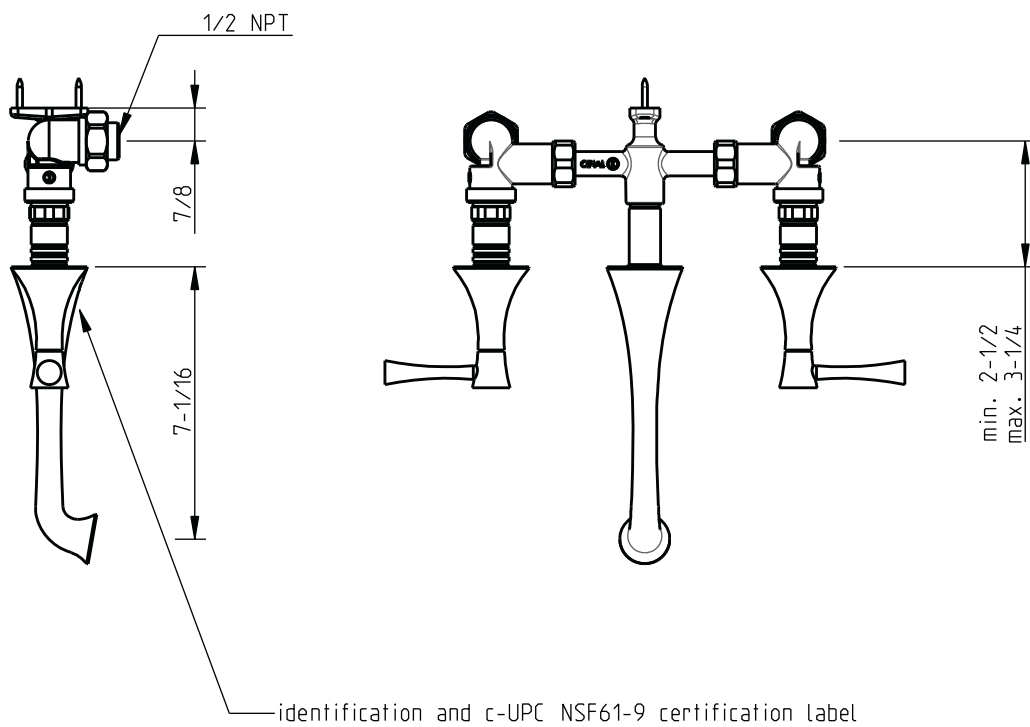

# Brookhaven L Spout

## 3 hole wall mount lavatory faucet

dimensions inches