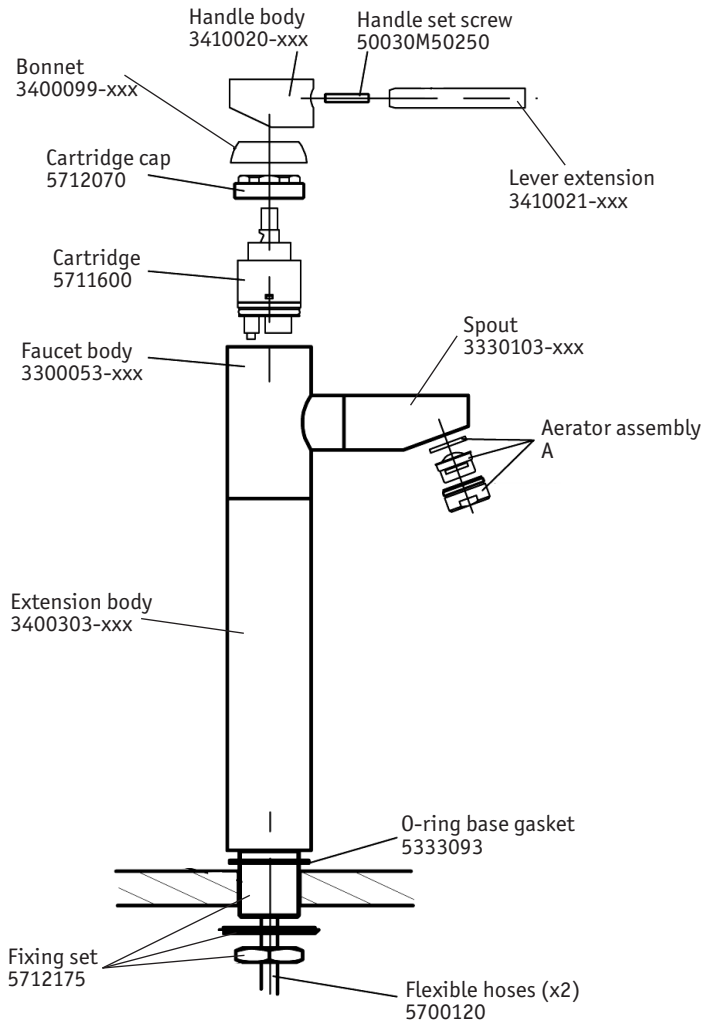

TECHNICAL SPECIFICATIONS

Techno

Single handle control high profile lavatory

code | 221 101 xxx

5663173
983TH001W03

Installations notes:

- Minimum hole diameter is 1 3/8"

dimensions inches

5663173
983TH001W03

Note: xxx represent different finishing

	625	620	W15
A	5713111	3460008-620 5C02043 5C03040	3460008-W15 5C02043 5C03040