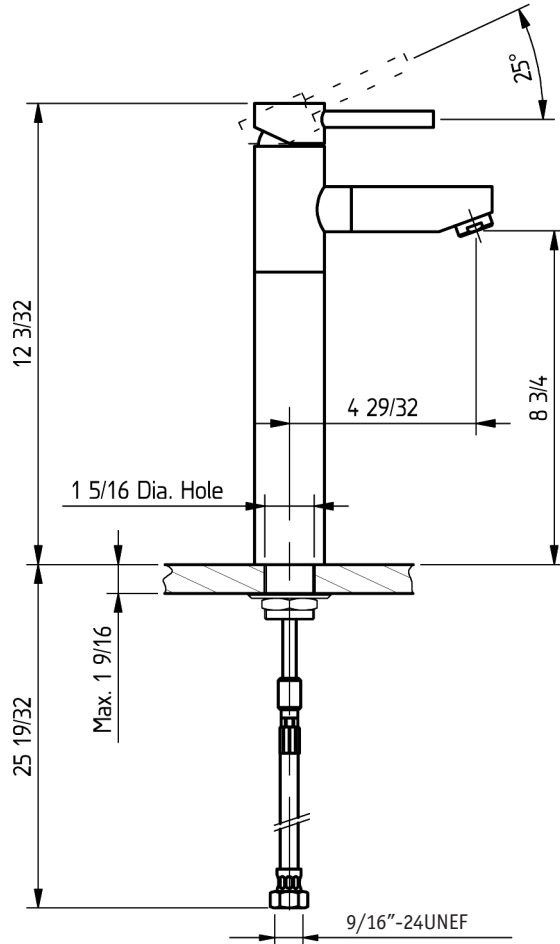

TECHNICAL SPECIFICATIONS

Techno

Single handle control high profile lavatory

code | 221 101 xxx

5663173
983TH001W03

Installations notes:

- Minimum hole diameter is 1 3/8"

dimensions inches

5663173
983TH001W03

Note: xxx represent different finishing

	625	620	W15
A	5713111	3460008-620 5C02043 5C03040	3460008-W15 5C02043 5C03040