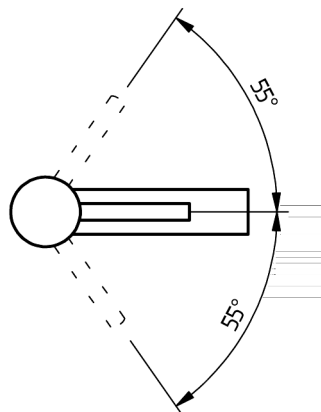

TECHNICAL SPECIFICATIONS

Techno

Single handle control high profile lavatory

code | 221 101 xxx

5663173
983TH001W03

Installations notes:

- Minimum hole diameter is 1 3/8"

dimensions inches

5663173
983TH001W03

Note: xxx represent different finishing

	625	620	W15
A	5713111	3460008-620 5C02043 5C03040	3460008-W15 5C02043 5C03040