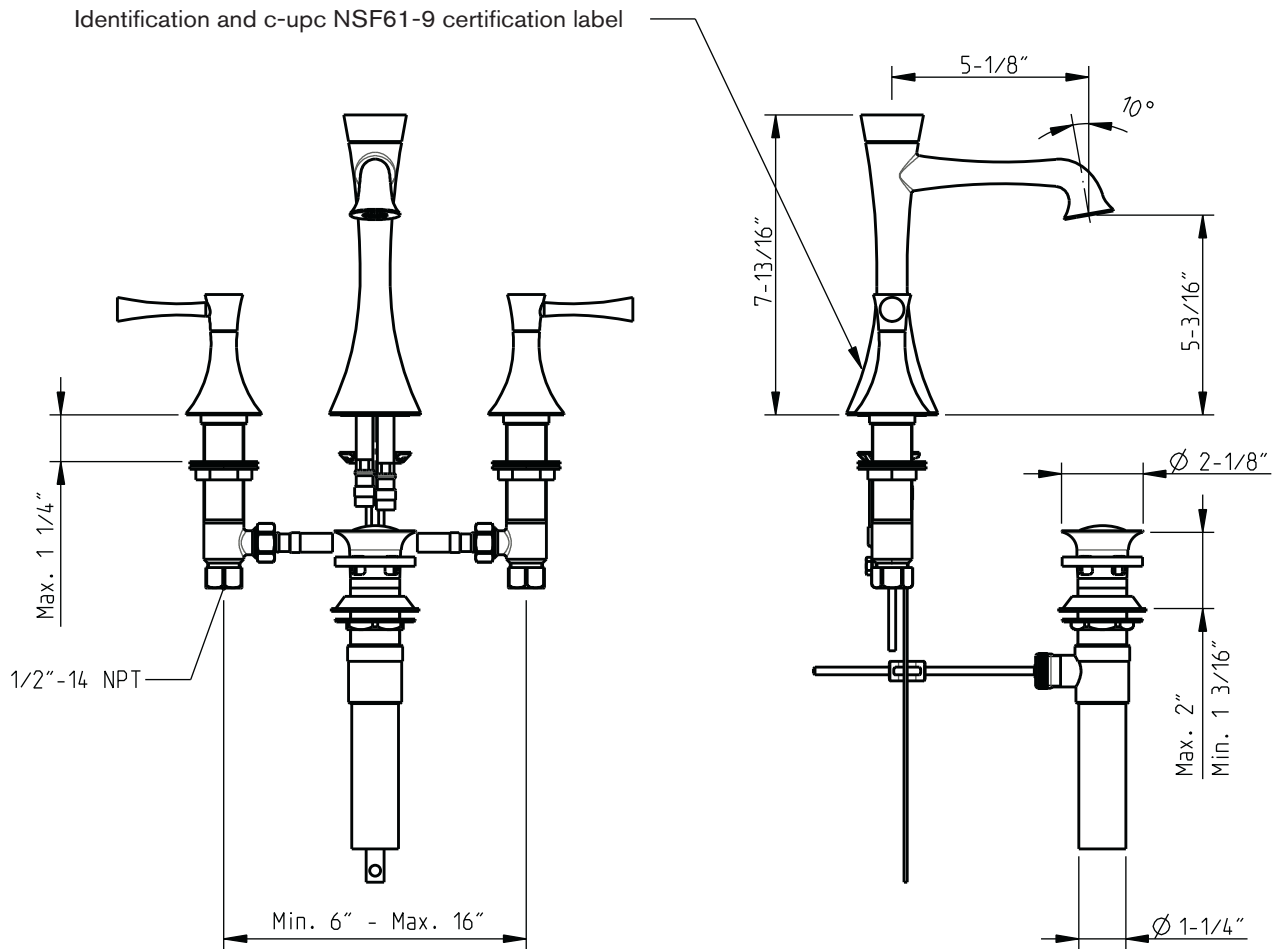

# Brookhaven L Spout

## 3 hole widespread lavatory

dimensions inches