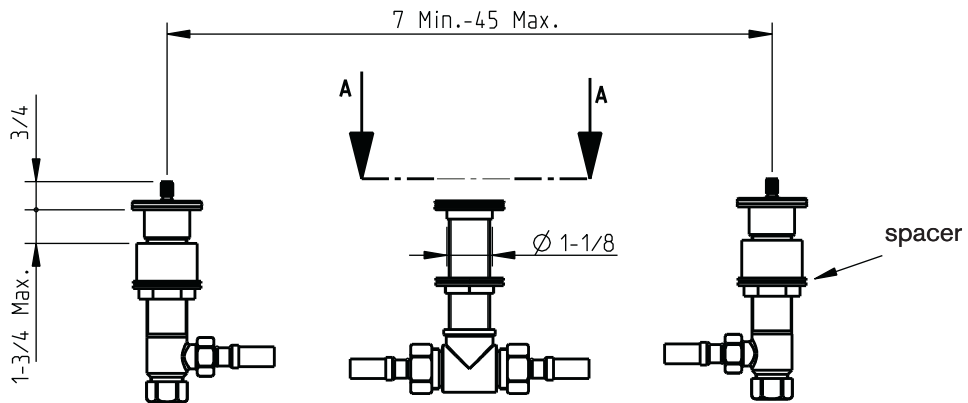

M3

3 Pc. Roman tub - 1/2" valves

dimensions inches

www.cifial.pt | cifial@cifial.pt
cifial@cifial.es
www.cifial.co.uk | sales@cifial.co.uk
www.cifialusa.com
www.cifial.pl | cifial@cifial.pl

Installer: 1-3/4" Max can be achieved once spacers removed.

5663715
983M3006W03