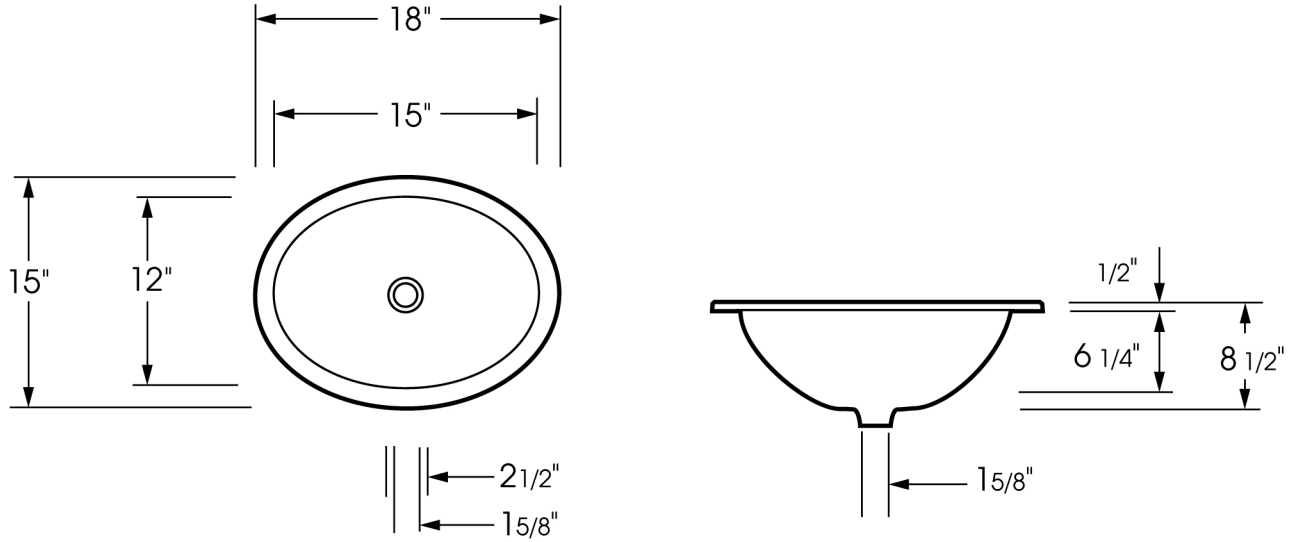

**SUZANNE/CHERYL
IN PORCELAIN**

**SUZANNE/CHERYL
IN PORCELAIN**

DIMENSIONS

Outside: 15" by 18"
 Inside: 12" by 15"
 Inside Depth: 6 3/4"

IMPORTANT:

These basins are hand crafted. We recommend you wait for basin before making your counter top cut-out. All dimensions are approximate.