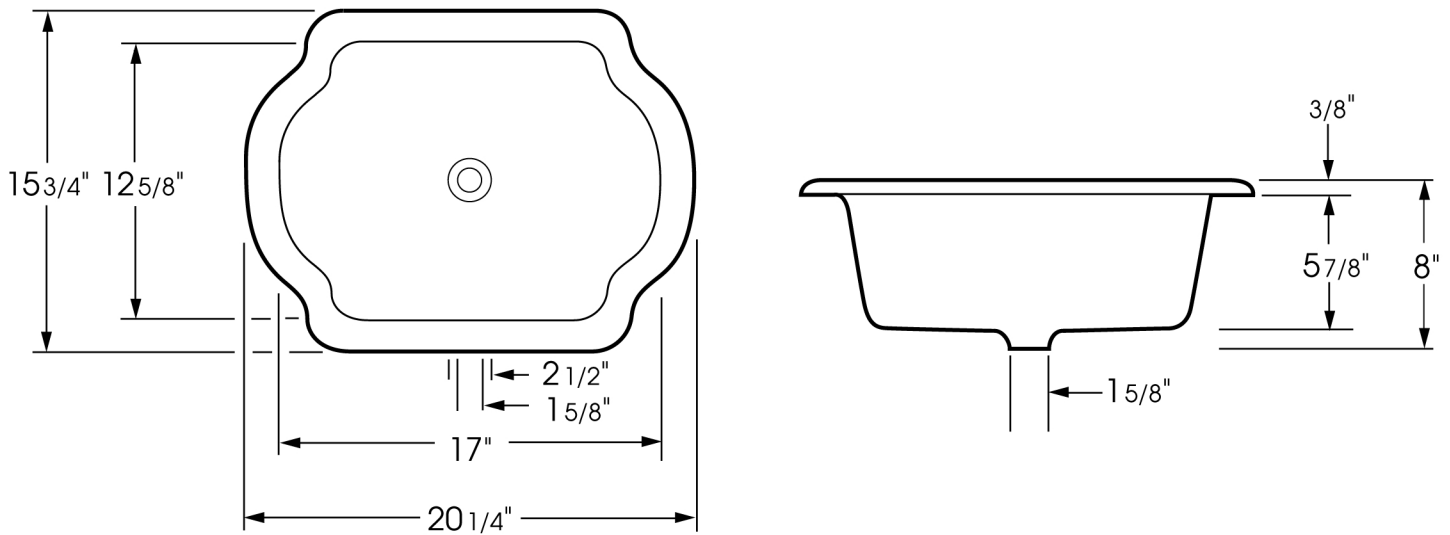

**DIANA
IN PORCELAIN**

**DIANA
IN PORCELAIN**

DIMENSIONS

Outside: 15 3/4" by 20 1/4"
 Inside: 12 5/8" by 17"
 Inside Depth: 6 1/4"

IMPORTANT:

These basins are hand crafted. We recommend you wait for basin before making your counter top cut-out. All dimensions are approximate.