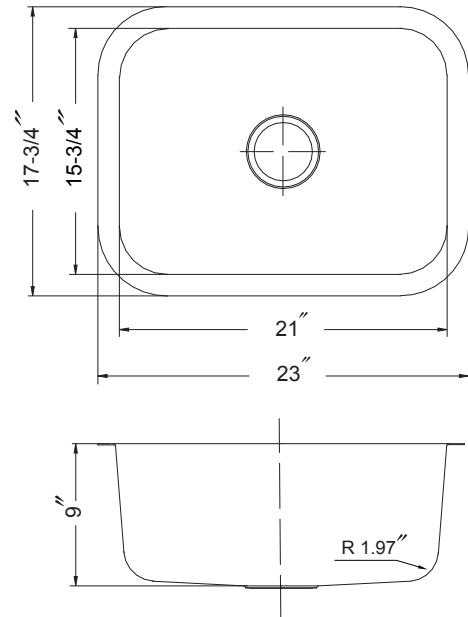

ESTON SERIES

Undermount Single Bowl Model STS-1300

STS-1300

FEATURES

- Premium grade T-304 stainless steel
- 9" depth • 18 gauge
- StoneGuard™ undercoating over Super-Silencer pad
- Lustrous satin with highlighted rim
- Fits 30" sink base • 3-1/2" drain opening
- Supplied with cutout template, fasteners and instructions
- Complies with ASME A112.19.3-2000, UPC®
- 10 year Warranty

OPTIONAL ACCESSORIES

Bottom Grid: BG-2500

Cutting Board : CB-2500

Rinsing Basket: RB-2500

Strainer: 190-9180

OVERALL DIMENSIONS	EACH BOWL	CUTOUT SIZE	PACKAGING*	WEIGHT*
23" x 17-3/4"	21" x 15-3/4"	See Template	1/16/20 pcs.	13/240/250 lbs.

*Standard packaging: Single boxed /Pallet of single boxed/Pallet of bulk pack.
All dimensions are in inches. Specifications subject to change without notice.

Project/Job name

Architect/Engineer

Contractor