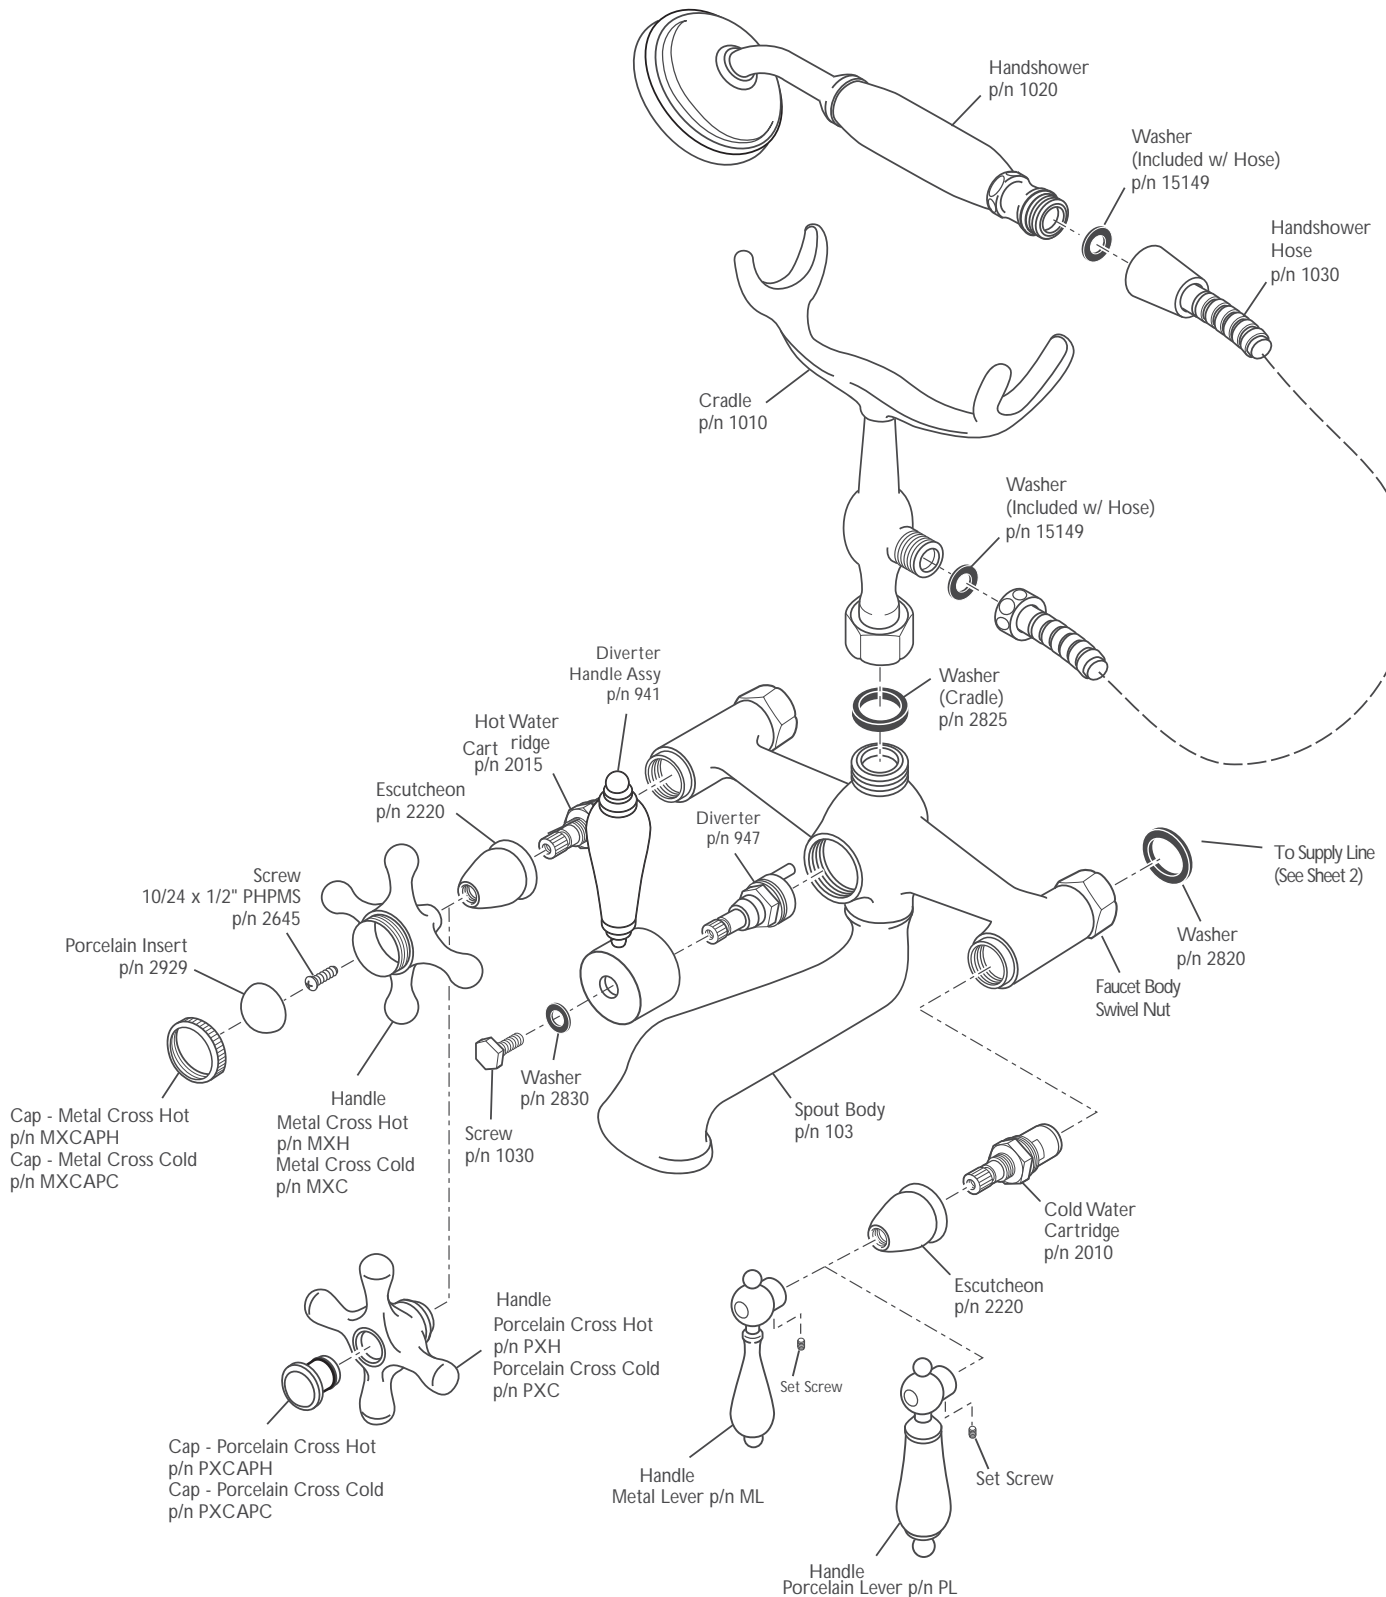

# F90C Bathtub Faucet

**American Bath Factory**  
DECADES OF DEPENDABILITY

## ASSEMBLY DIAGRAM