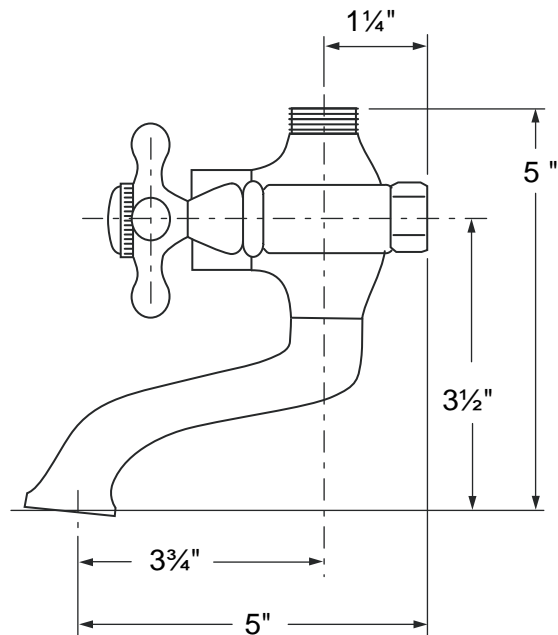

## SPECIFICATION SHEET

## SPECIFICATION SHEET

**Warning:** Floor Mount Supply Lines should not be used as a support to enter or exit the bathtub. Doing so may cause the supply lines to break and will void your warranty.