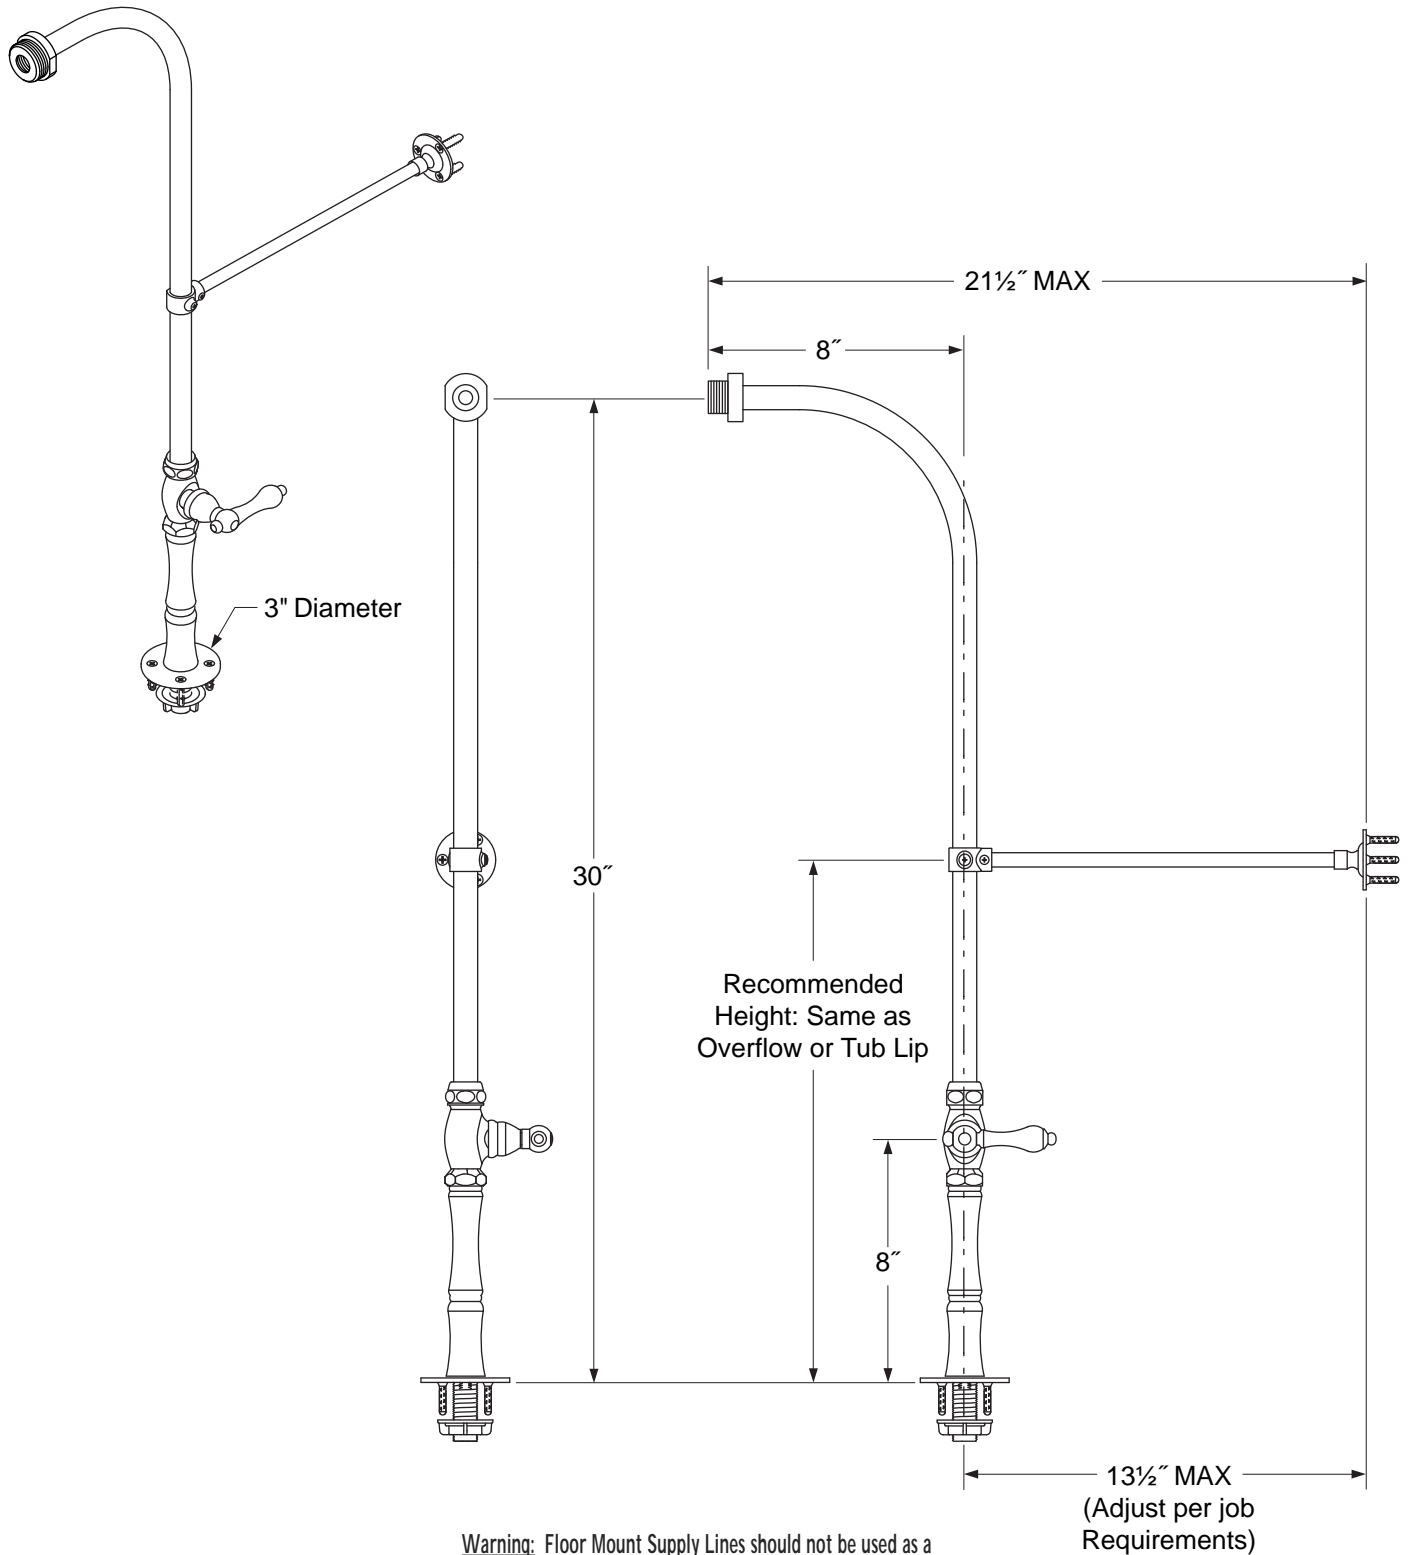

# F90C Bathtub Faucet

**American Bath Factory**  
DECADES OF DEPENDABILITY

## SPECIFICATION SHEET

## SPECIFICATION SHEET

**Warning:** Floor Mount Supply Lines should not be used as a support to enter or exit the bathtub. Doing so may cause the supply lines to break and will void your warranty.