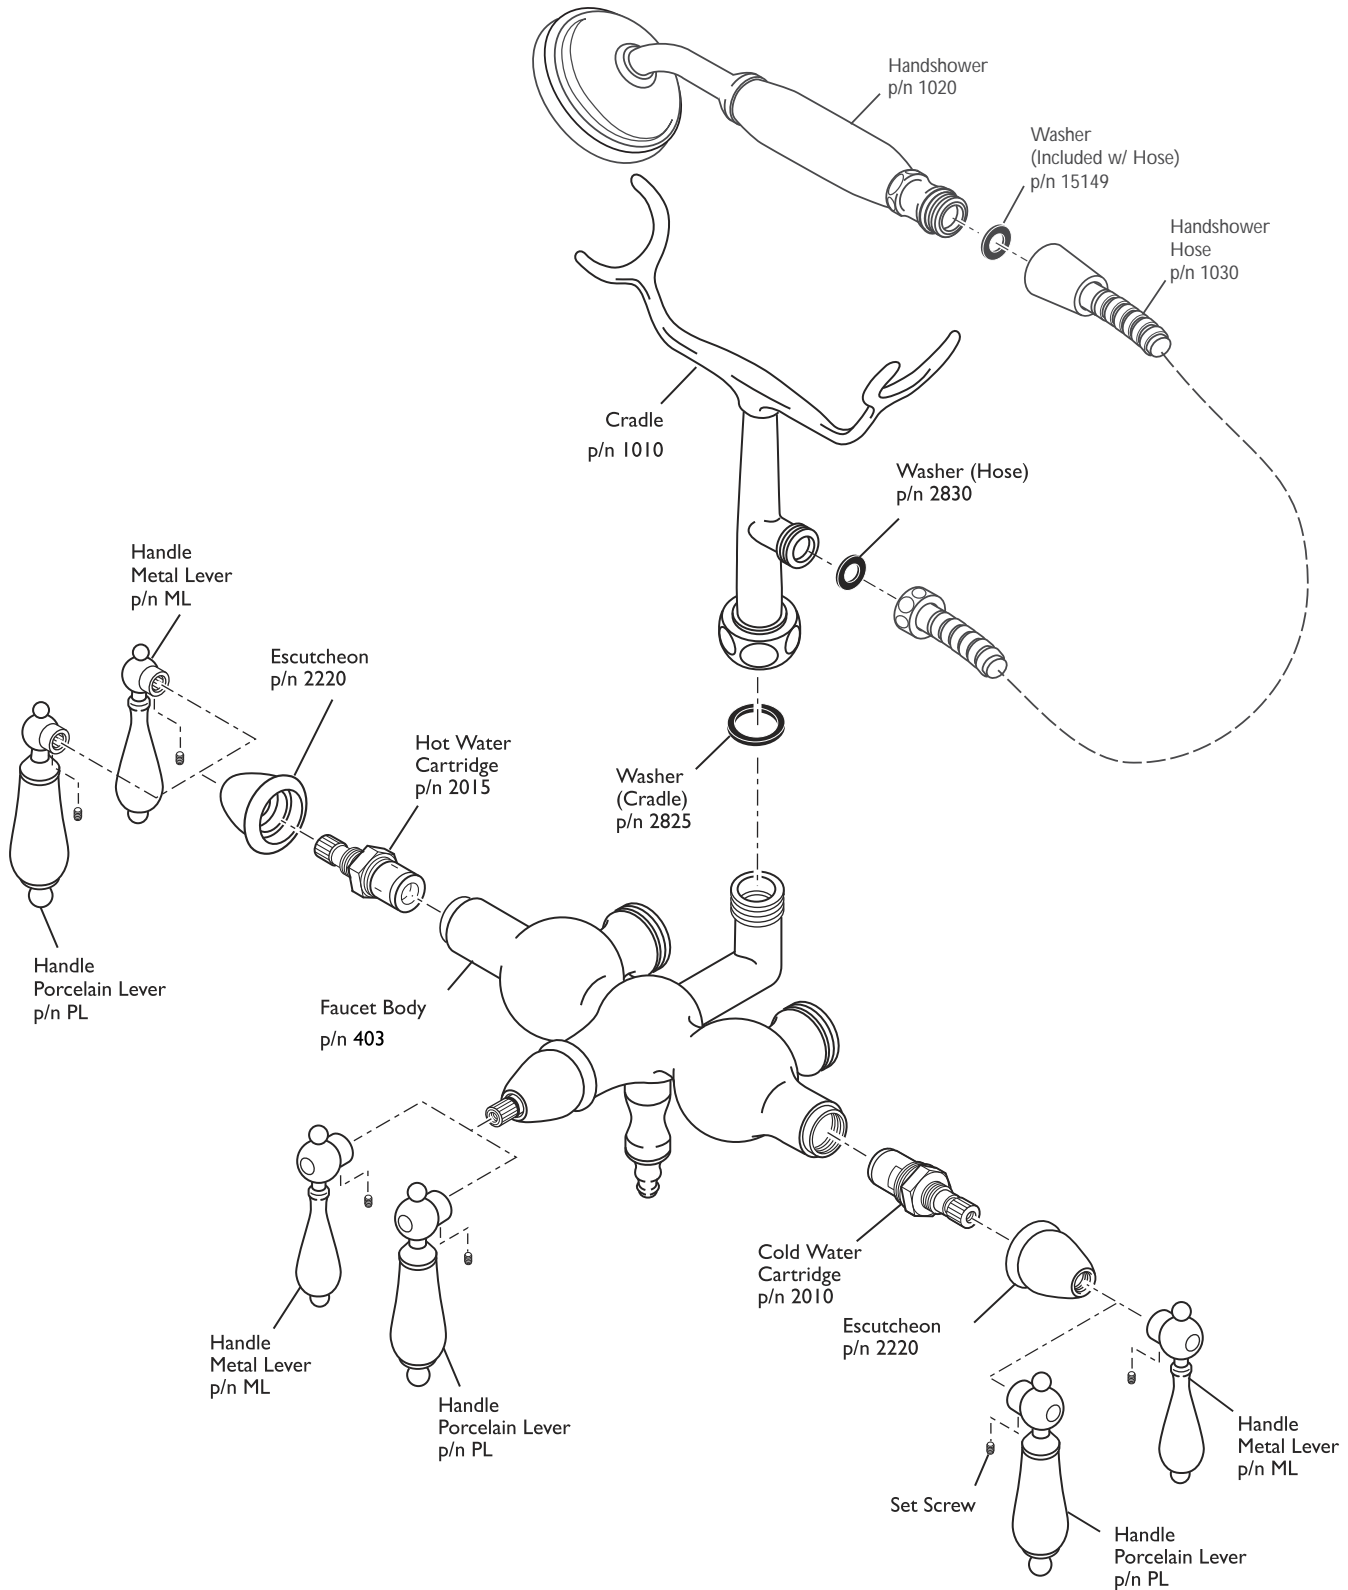

F400C Bathtub Faucet

American Bath Factory
DECADES OF DEPENDABILITY

ASSEMBLY DIAGRAM

F400C Bathtub Faucet

American Bath Factory
DECADES OF DEPENDABILITY

ASSEMBLY DIAGRAM

Connector: Assembly Sequence

Connector:
Assembled
Cross Section

Warning: Floor Mount Supply Lines should not be used as a support to enter or exit the bathtub. Doing so may cause the supply lines to break and will void your warranty.