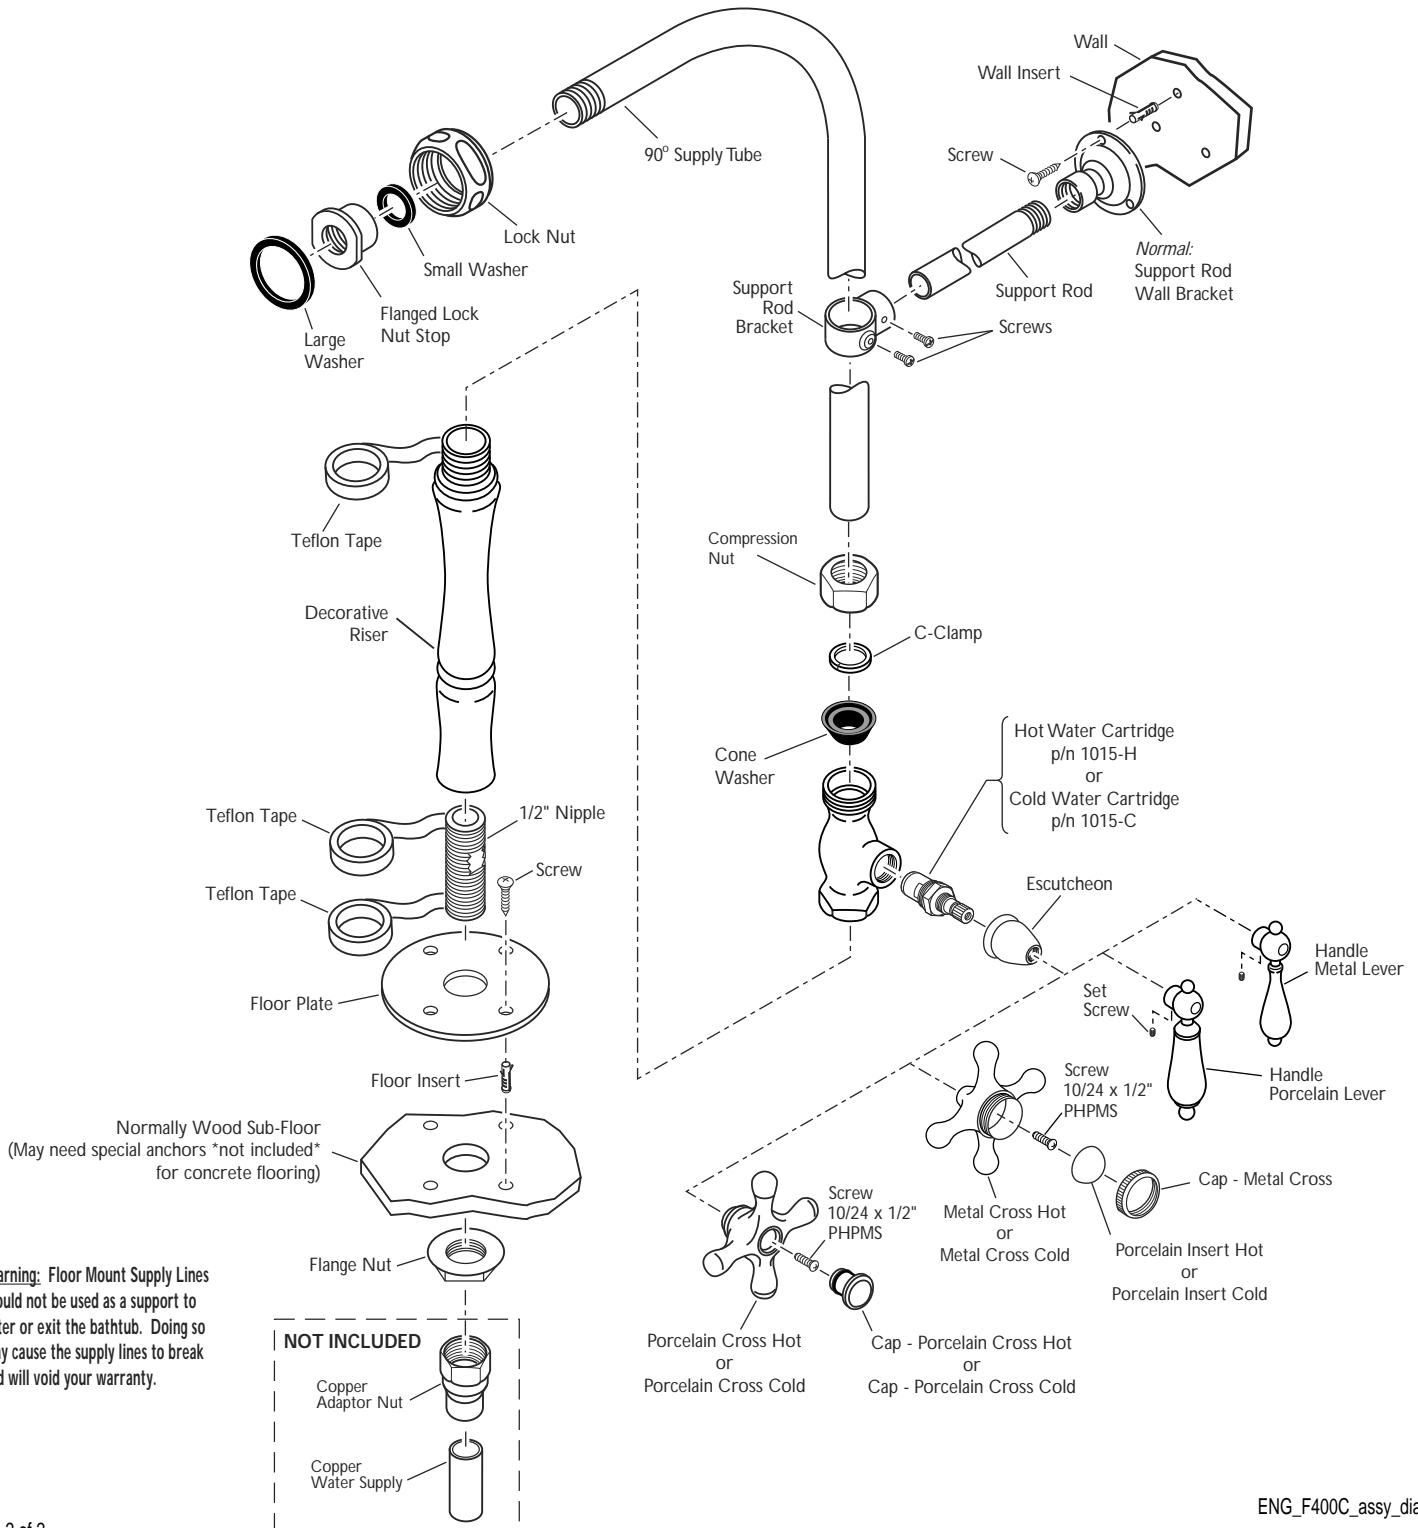

F400C Bathtub Faucet

American Bath Factory
DECADES OF DEPENDABILITY

ASSEMBLY DIAGRAM

F400C Bathtub Faucet

American Bath Factory
DECADES OF DEPENDABILITY

ASSEMBLY DIAGRAM

Connector: Assembly Sequence

Connector:
Assembled
Cross Section

Warning: Floor Mount Supply Lines should not be used as a support to enter or exit the bathtub. Doing so may cause the supply lines to break and will void your warranty.