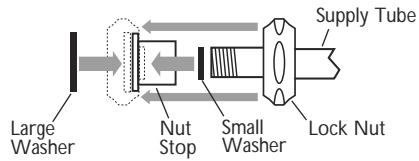

F400C Bathtub Faucet

American Bath Factory
DECADES OF DEPENDABILITY

ASSEMBLY DIAGRAM

F400C Bathtub Faucet

American Bath Factory
DECADES OF DEPENDABILITY

ASSEMBLY DIAGRAM

Connector: Assembly Sequence

Connector:
Assembled
Cross Section

Warning: Floor Mount Supply Lines should not be used as a support to enter or exit the bathtub. Doing so may cause the supply lines to break and will void your warranty.