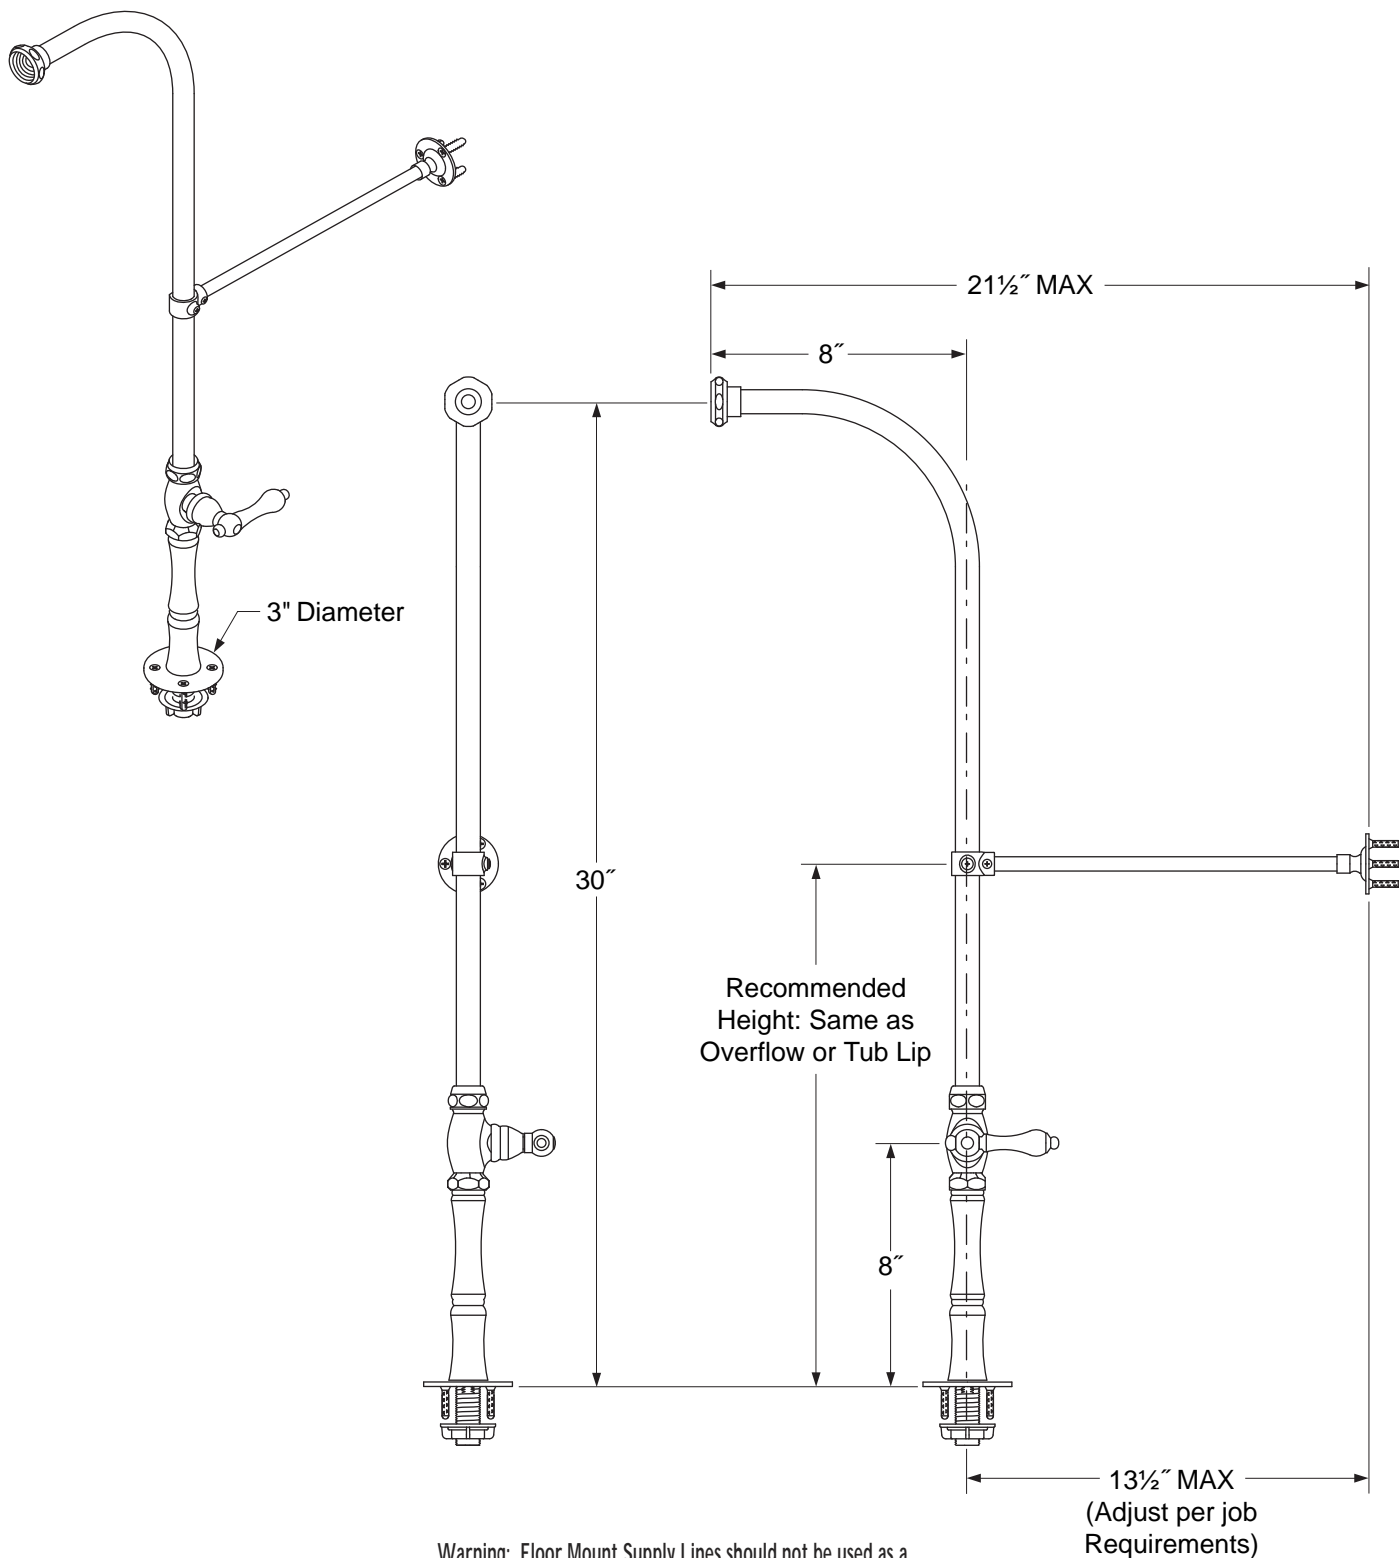

F400C Bathtub Faucet

American Bath Factory
DECADES OF DEPENDABILITY

SPECIFICATION SHEET

F400C Bathtub Faucet

American Bath Factory
DECADES OF DEPENDABILITY

SPECIFICATION SHEET

Warning: Floor Mount Supply Lines should not be used as a support to enter or exit the bathtub. Doing so may cause the supply lines to break and will void your warranty.