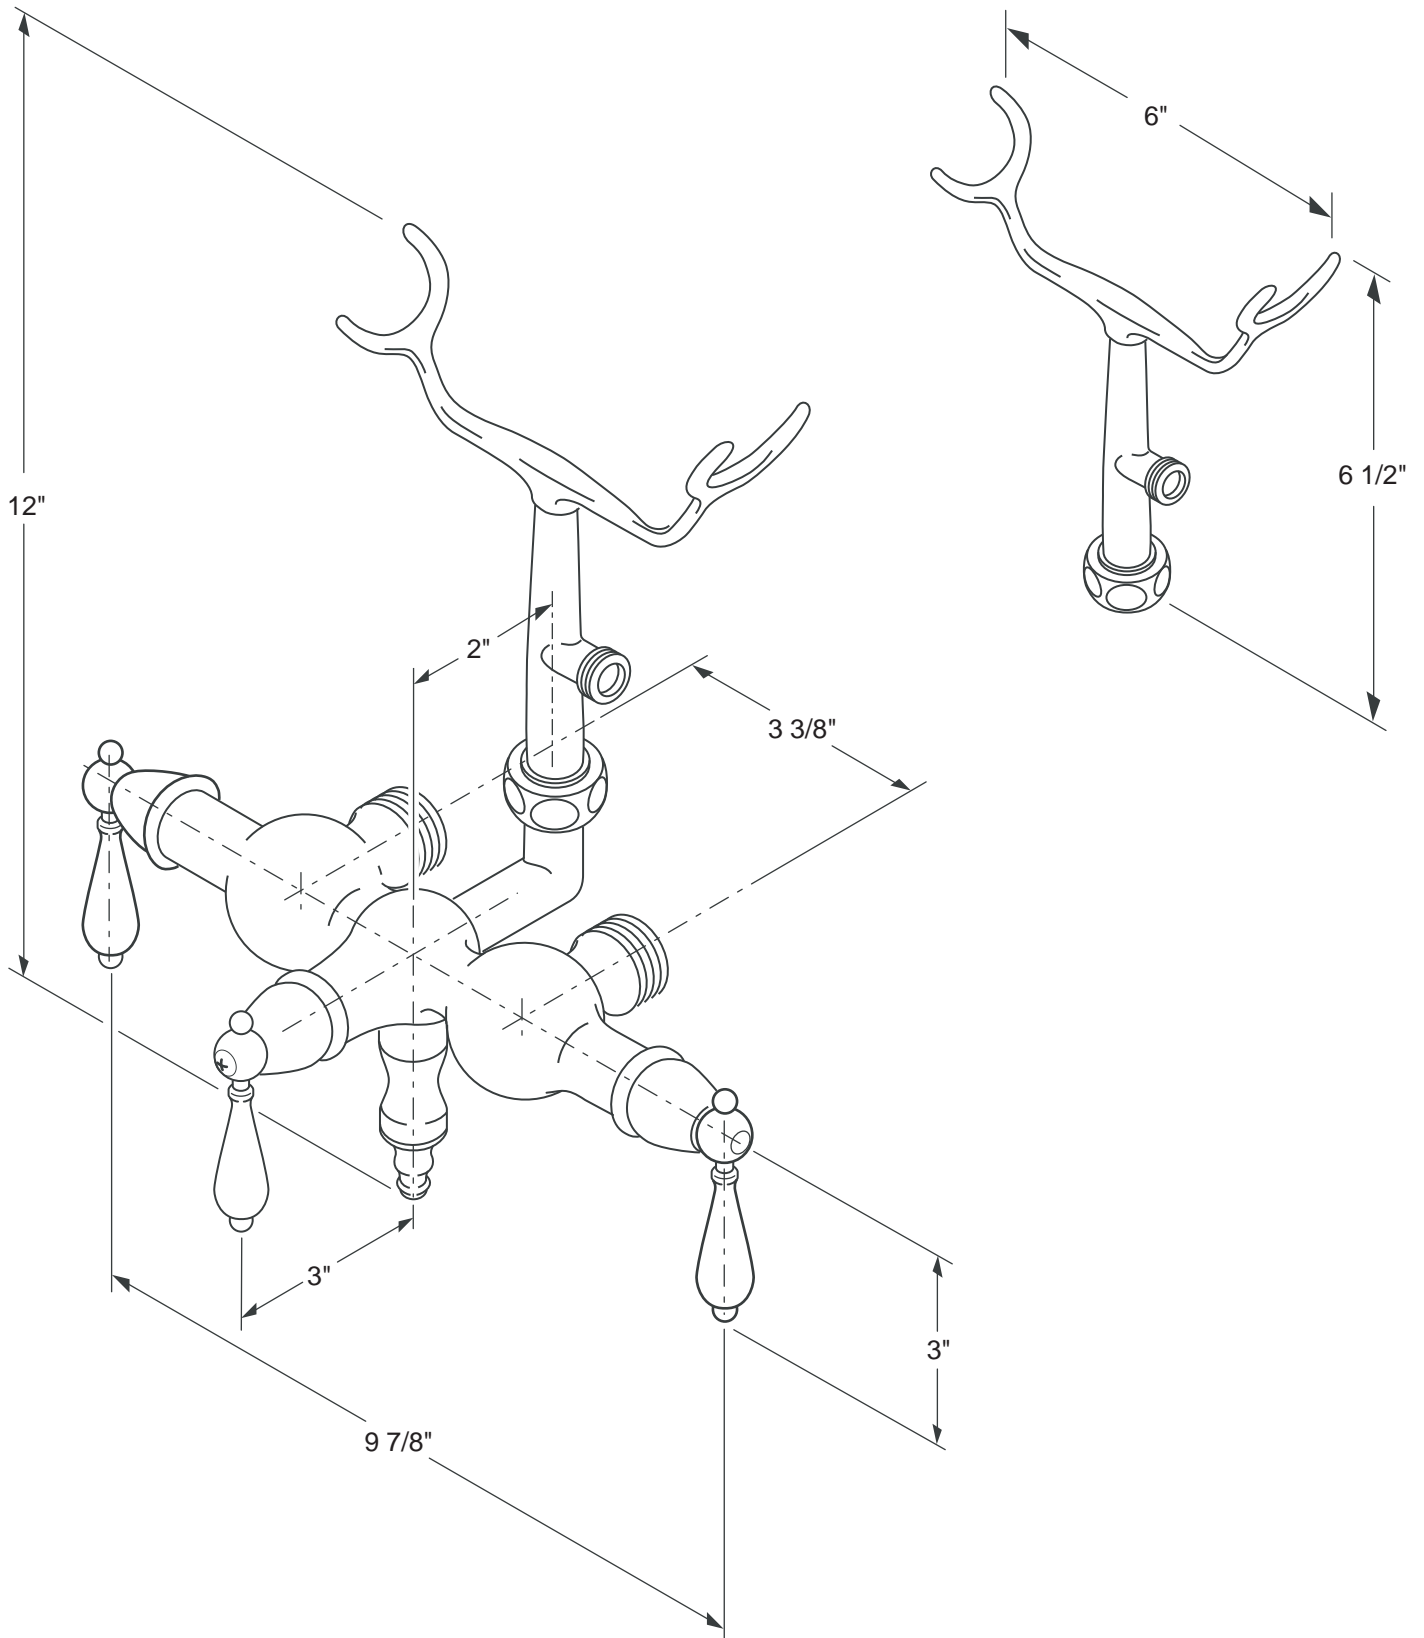

F400C Bathtub Faucet

American Bath Factory
DECADES OF DEPENDABILITY

SPECIFICATION SHEET

F400C Bathtub Faucet

American Bath Factory
DECADES OF DEPENDABILITY

SPECIFICATION SHEET

Warning: Floor Mount Supply Lines should not be used as a support to enter or exit the bathtub. Doing so may cause the supply lines to break and will void your warranty.