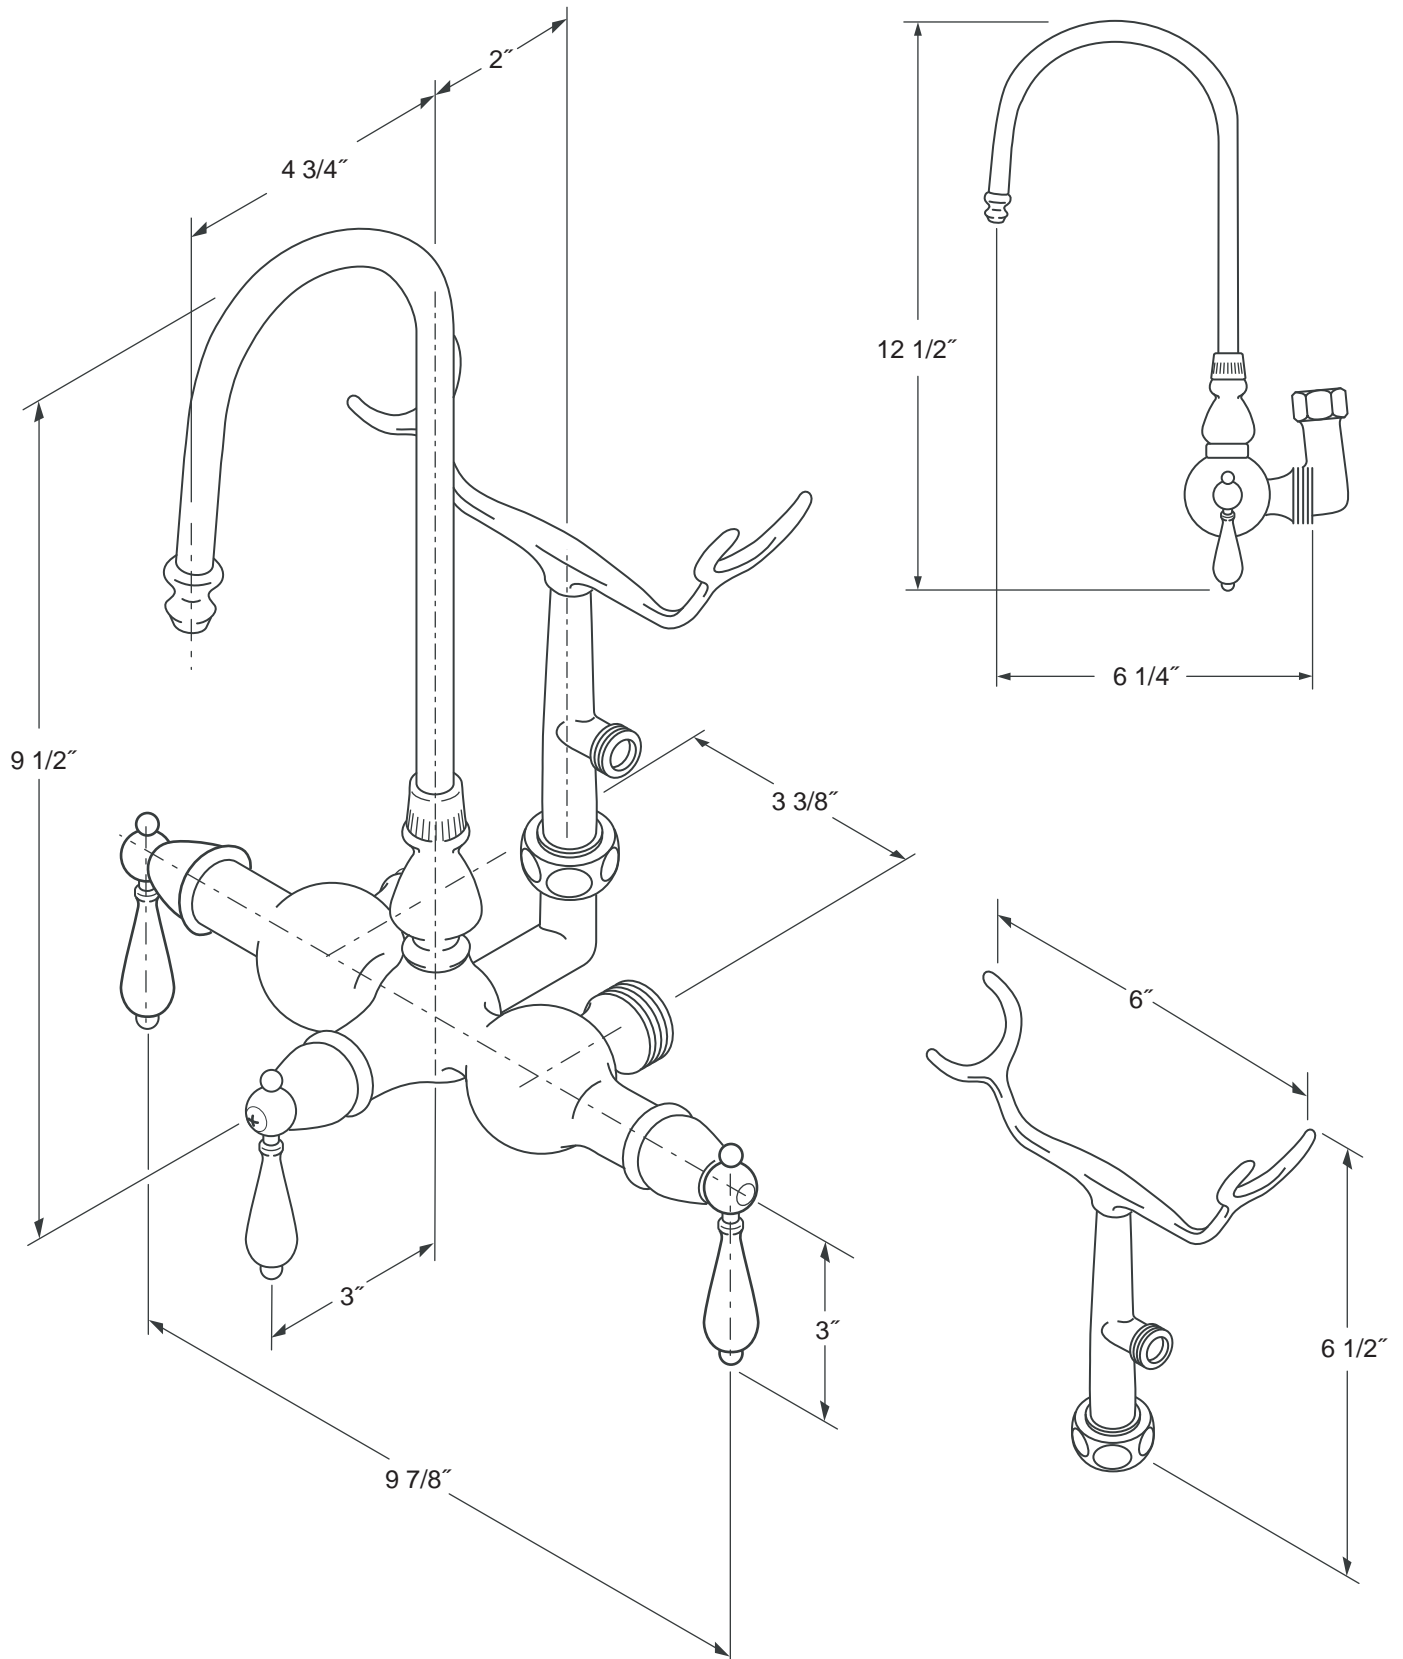

F200C Bathtub Faucet

American Bath Factory
DECADES OF DEPENDABILITY

SPECIFICATION SHEET

F200C Bathtub Faucet

American Bath Factory
DECADES OF DEPENDABILITY

SPECIFICATION SHEET

Warning: Floor Mount Supply Lines should not be used as a support to enter or exit the bathtub. Doing so may cause the supply lines to break and will void your warranty.