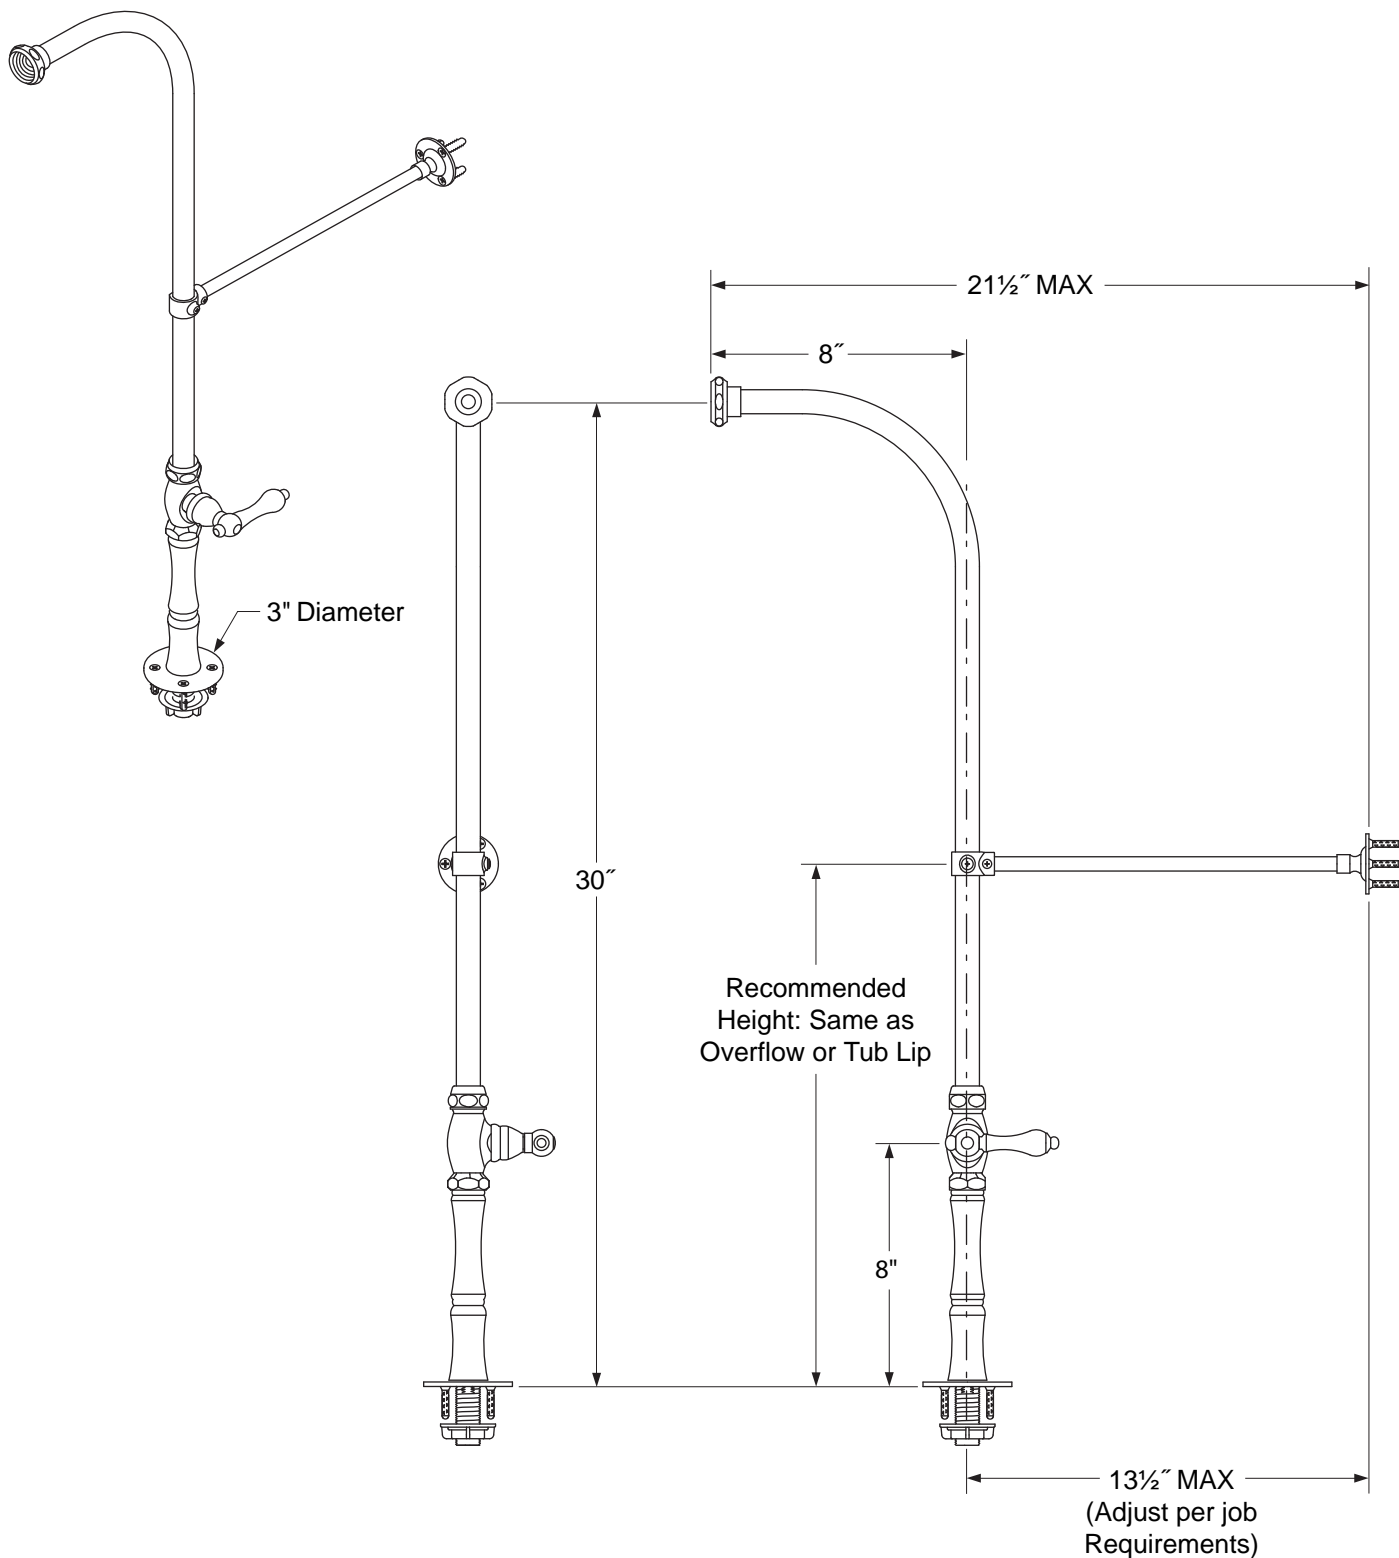

F200C Bathtub Faucet

American Bath Factory
DECADES OF DEPENDABILITY

SPECIFICATION SHEET

F200C Bathtub Faucet

American Bath Factory
DECADES OF DEPENDABILITY

SPECIFICATION SHEET

Warning: Floor Mount Supply Lines should not be used as a support to enter or exit the bathtub. Doing so may cause the supply lines to break and will void your warranty.