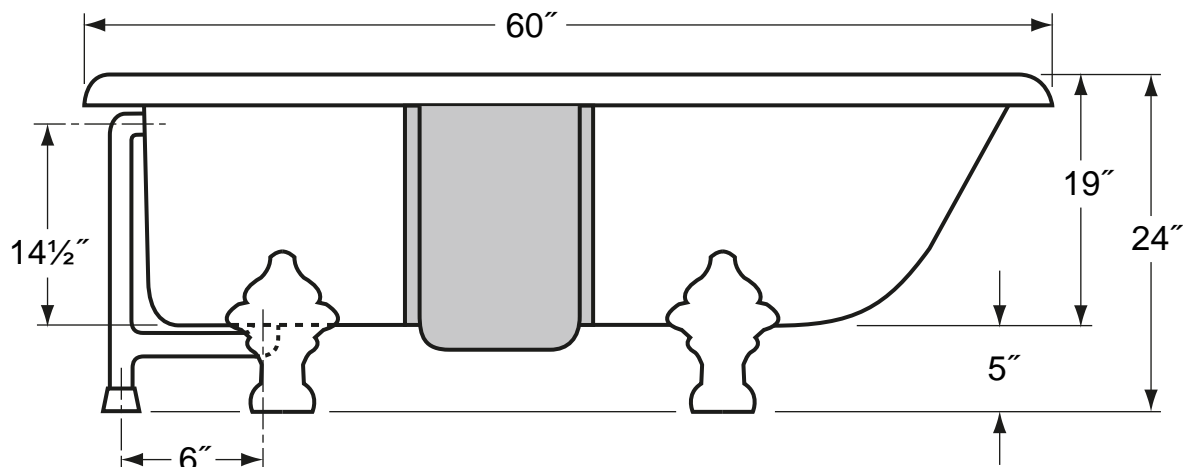

T050 Trinity / Duke

American Bath Factory
DECADES OF DEPENDABILITY

SPECIFICATION SHEET

Traditional Clawfoot Bathtub

Overall Dimensions: 60" L x 30" W x 24" H

Capacity: 40 Gallons

Weight: Without Champagne:

Dry wt. = 140 lbs.

Full wt. = 474 lbs.

- Shaded areas only included on models with Champagne Massage®.
 - Choose "LH" (Left Hand) or "RH" (Right Hand) blower location when ordering a traditional bathtub with Champagne Massage®.
 - Champagne Massage® blower unit (12" L x 7" W x 10" H) is connected with a three foot adjustable hose and fits within the overall dimensions of the bathtub.
 - The illustration above is shown with the standard waste & overflow.
- See individual specification sheets for waste & overflow dimensions.
- Dimensions shown have a tolerance of $\pm \frac{1}{2}$ ". Dimensions shown not to scale.
 - See Clawfoot Guide for detailed installation instructions.