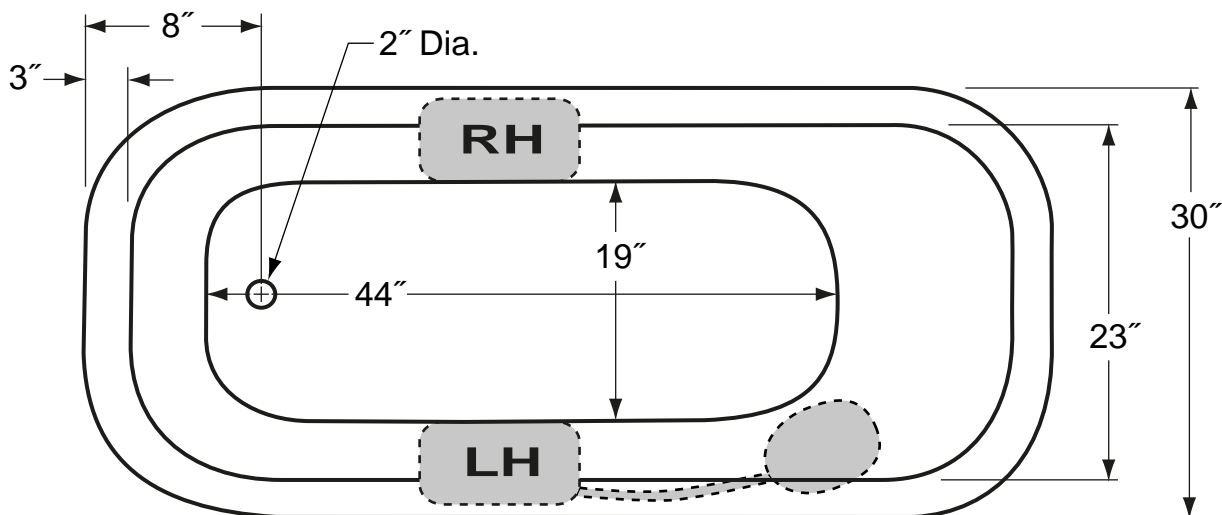

T050 Trinity / Duke

American Bath Factory
DECADES OF DEPENDABILITY

SPECIFICATION SHEET

Traditional Clawfoot Bathtub

Overall Dimensions: 60" L x 30" W x 24" H

Capacity: 40 Gallons

Weight: Without Champagne:

Dry wt. = 140 lbs.

Full wt. = 474 lbs.

- Shaded areas only included on models with Champagne Massage®.
 - Choose "LH" (Left Hand) or "RH" (Right Hand) blower location when ordering a traditional bathtub with Champagne Massage®.
 - Champagne Massage® blower unit (12" L x 7" W x 10" H) is connected with a three foot adjustable hose and fits within the overall dimensions of the bathtub.
 - The illustration above is shown with the standard waste & overflow.
- See individual specification sheets for waste & overflow dimensions.
- Dimensions shown have a tolerance of $\pm \frac{1}{2}$ ". Dimensions shown not to scale.
 - See Clawfoot Guide for detailed installation instructions.