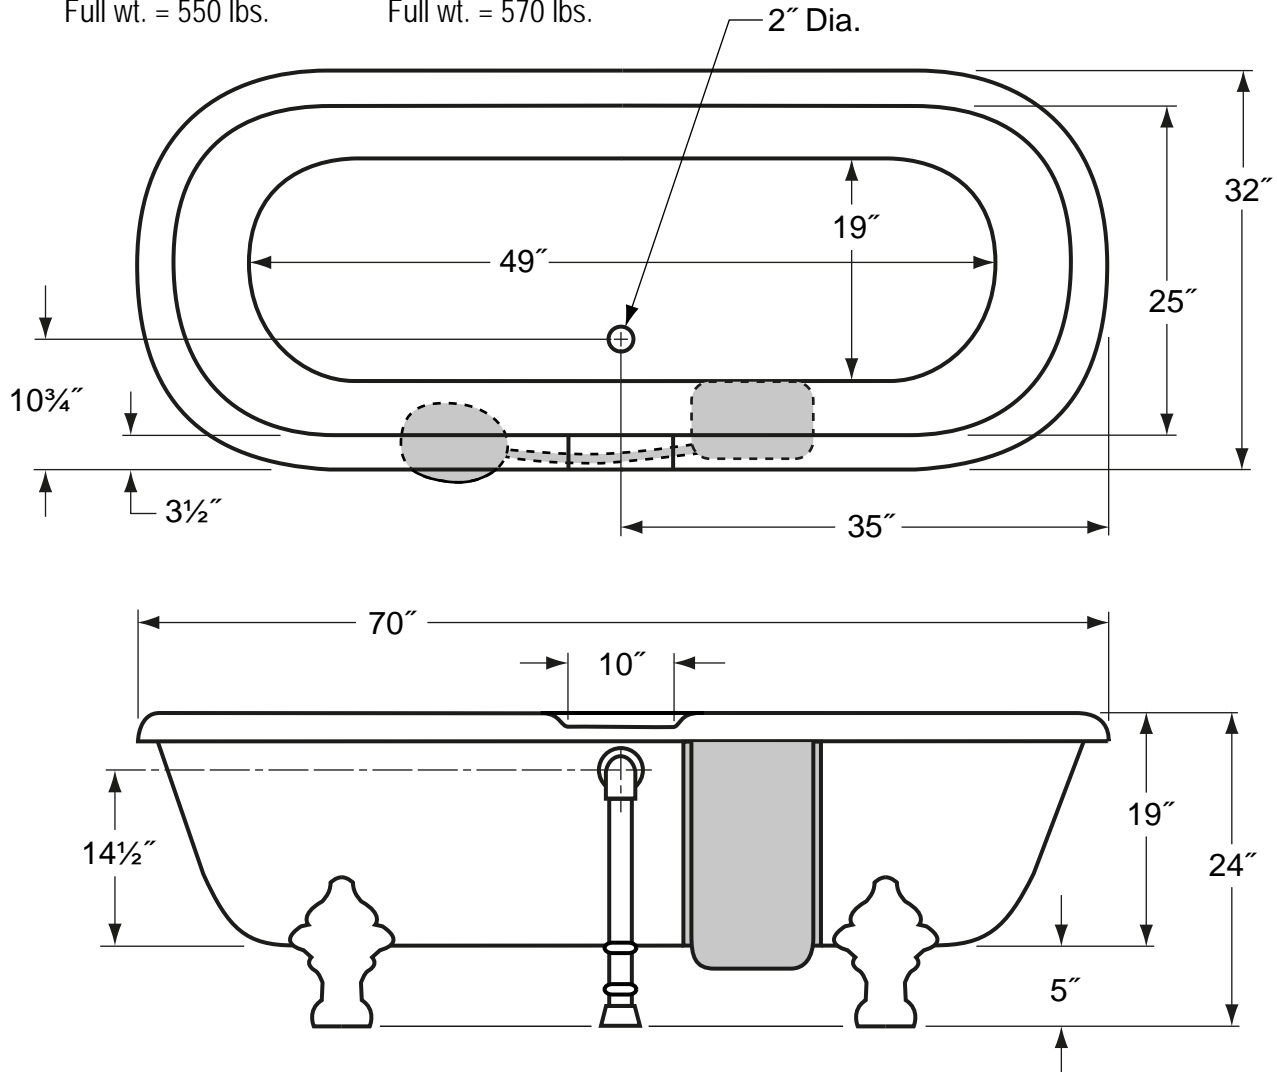

### Double Ended Clawfoot Bathtub

**Overall Dimensions:** 70" L x 32" W x 24" H

**Capacity:** 48 Gallons

**Weight:** Without Champagne:

Dry wt. = 150 lbs.

Full wt. = 550 lbs.

With Champagne:

Dry wt. = 170 lbs.

Full wt. = 570 lbs.

- Shaded areas only included on models with Champagne Massage®.
- Champagne Massage® blower unit (12" L x 7" W x 10" H) is connected with a three foot adjustable hose and fits within the overall dimensions of the bathtub.
- The illustration above is shown with the standard waste & overflow. See individual specification sheets for waste & overflow dimensions.
- Dimensions shown have a tolerance of  $\pm 1/2$ ".
- Dimensions shown not to scale.
- See Clawfoot Guide for detailed installation instructions.