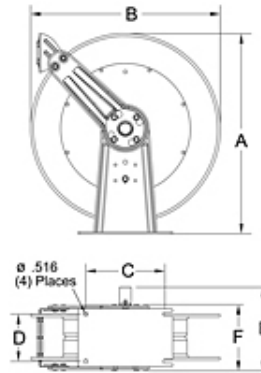

## Item # PW7650 OHP, Pressure Wash Hose Reel

### Spring Driven

**Series PW - 1/4", 3/8", 1/2" I.D.**

Compact design and quality steel construction are incorporated into Reelcraft's newest line of pressure wash reels, rated up to 5000 PSI. Series PW reels are able to carry up to 100 feet of tangle-free hose and are complete with a high pressure water swivel for maximum product delivery. The high pressure water swivel is designed to handle a broad range of pressures, temperatures and chemicals; perfect for agricultural/marine, equipment cleaning and pressure washing applications.

## SPECIFICATIONS

Series	PW
I.D.	3/8 in 10 mm
O.D.	0.730 in 19 mm
Reel Inlet (F) NPTF	1/2 in
Hose Length	50 ft 15 m
Hose Included	Yes
Max. Temperature	212 °F 100 °C
Pressure	4800 psi 331 bar
Weight	50 lb 23 kg

A	20 1/4 in 514 mm
B	19 3/4 in 502 mm
C	7 13/16 in 198 mm
D	3 7/8 in 98 mm
E	7 in 178 mm