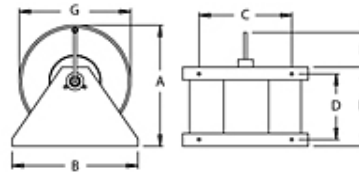

Hand Crank Air/Water/Oil

Stainless Steel Series - 1/4", 3/8", 1/2", 3/4", 1" I.D.

Reelcraft's stainless steel hose reels are ideal for food processing, pre-rinse, wash down, chemical transfer and industrial-solvent handling. Also suitable for coastal, offshore and on-board ship in marine applications where the harsh environment of salt water spray requires the use of stainless hose reels. Swivel include Viton O-rings.

SPECIFICATIONS

Series	Stainless Steel
I.D.	1/2 in 13 mm
O.D.	0.530 in 14 mm
Pressure	3000 psi 207 bar
Inlet (F) NPTF	1/2 in
Hose Length	425 ft 130 m
Hose Included	No
Weight	36 lb 16 kg
Max. Temperature	210 °F 99 °C

A	19 in 483 mm
B	20 in 508 mm
C	15 in 381 mm
D	10 in 254 mm
E	12 1/2 in 318 mm
F	5 3/4 in 146 mm