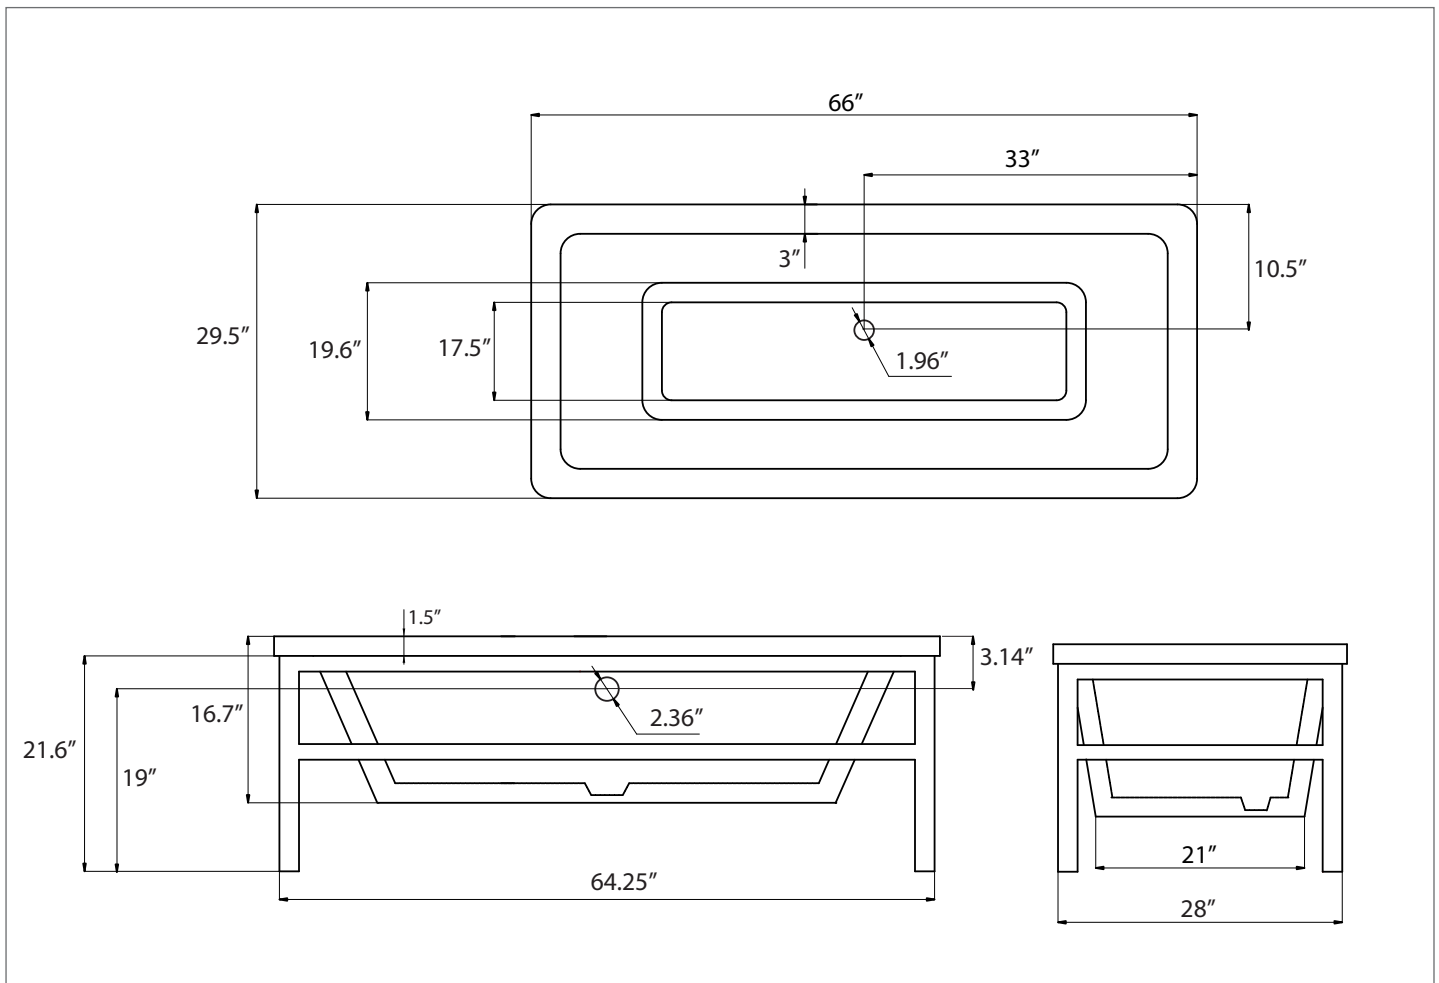

Warranty

Limited 25 year warranty to the original consumer purchaser covering defects in material and workmanship on tubs and bases. 5 Year limited finish warranty on tub feet and wooden components. See complete warranty statement for details